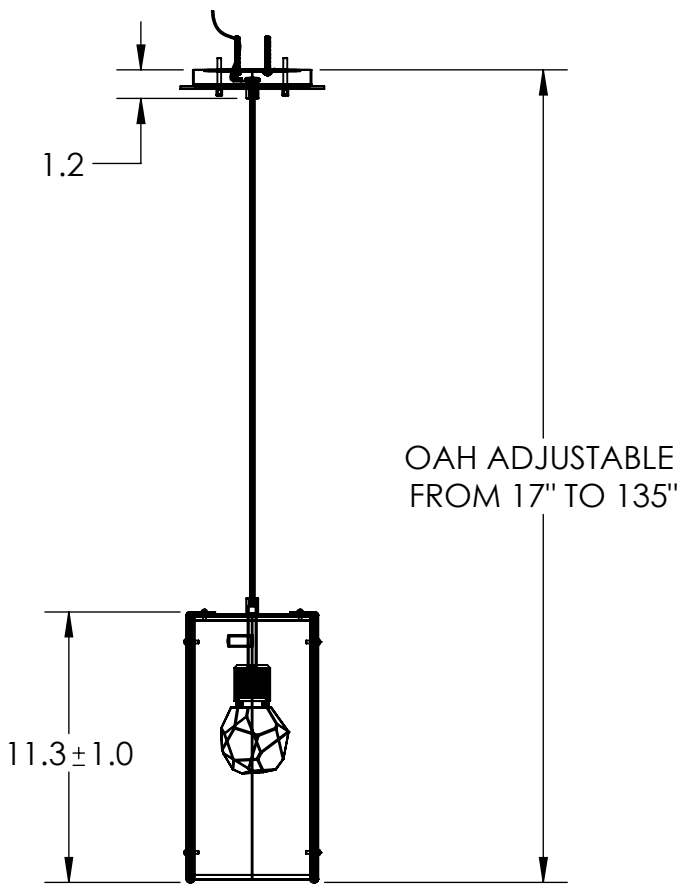

Collection: UPTOWN MESH

Product #: LAB0019-11-CAST

****NOTE****
 DRIVER TO BE INSTALLED IN JUNCTION BOX.
 MINIMUM SIZE J-BOX REQUIRED IS
 4" L X 4" W X 1.5" D

INNER GLASS DIFFUSER OPTIONS QTY: 3

Floret
 HAND-FORMED GLASS

Geo
 CAST GLASS

Zircon
 CAST GLASS

All dimensions are shown in inches unless otherwise stated.
 Visit hammertonstudio.com for product options.

5/21/2021 (A)

Mounting Packet: Y	Weight (lbs.): 4	Electrical Type: LED	CCT: 2700K OR 3000K
UL Location: DRY	Elec. Qty: 1	Wattage: 5.2	Voltage: 120
Finish: SEE WEBSITE FOR OPTIONS	Source Lumens:	Ambient: 340	Down: 0
Top Diffuser: N/A	Dimmable: Forward/Reverse Phase To 1%		
Bottom Diffuser: CLOSED GLASS	CRI: 93+	Power Factor: >0.9	

All Hammerton fixtures are handcrafted by artisans. Subtle imperfections reflect the mark of the artisan and should be expected in any handcrafted product. Dimensions may vary up to 7/8".

© Copyright 2020. All rights in design, detail or invention of this drawing are reserved as the property of Hammerton. Any imitation or adaptation without written consent is strictly prohibited.

Canopy Mounting Detail

MOUNTS DIRECTLY TO J-BOX