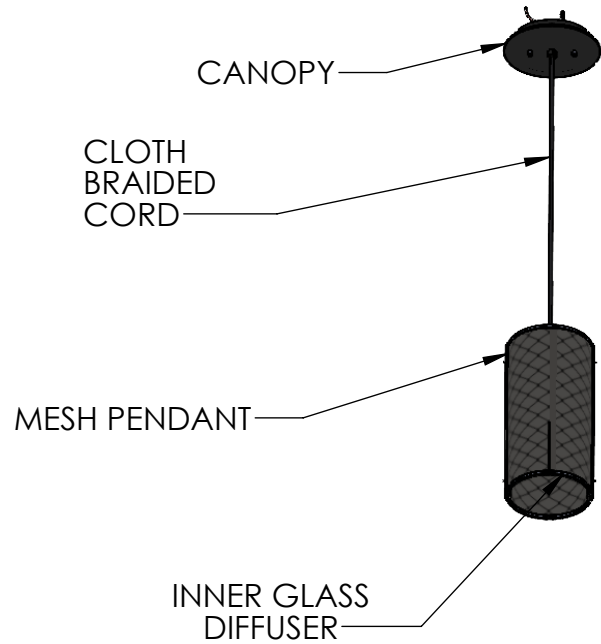

Collection: UPTOWN MESH

Product #: LAB0019-11-CAST

****NOTE****
 DRIVER TO BE INSTALLED IN JUNCTION BOX.
 MINIMUM SIZE J-BOX REQUIRED IS
 4" L X 4" W X 1.5" D

INNER GLASS DIFFUSER OPTIONS QTY: 3

Floret
 HAND-FORMED GLASS

Geo
 CAST GLASS

Zircon
 CAST GLASS

All dimensions are shown in inches unless otherwise stated.
 Visit hammertonstudio.com for product options.

5/21/2021 (A)

Mounting Packet: Y	Weight (lbs.): 4	Electrical Type: LED	CCT: 2700K OR 3000K
UL Location: DRY	Elec. Qty: 1	Wattage: 5.2	Voltage: 120
Finish: SEE WEBSITE FOR OPTIONS	Source Lumens:	Ambient: 340	Down: 0
Top Diffuser: N/A	Dimmable: Forward/Reverse Phase To 1%		
Bottom Diffuser: CLOSED GLASS	CRI: 93+	Power Factor: >0.9	

All Hammerton fixtures are handcrafted by artisans. Subtle imperfections reflect the mark of the artisan and should be expected in any handcrafted product. Dimensions may vary up to 7/8".

© Copyright 2020. All rights in design, detail or invention of this drawing are reserved as the property of Hammerton. Any imitation or adaptation without written consent is strictly prohibited.

Canopy Mounting Detail

MOUNTS DIRECTLY TO J-BOX