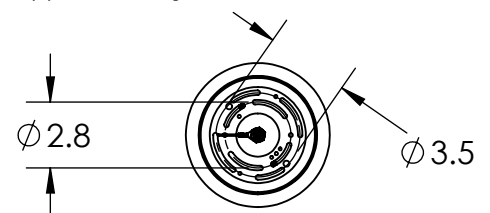

Canopy Mounting Detail

MOUNTS DIRECTLY TO J-BOX