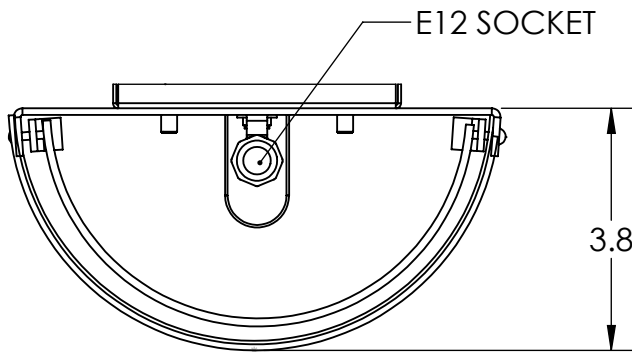

Collection: UPTOWN MESH

Product #: CSB0019-11

FROSTED GLASS

NO LENS, EXPOSED LAMPING

ALL DIMENSIONS ARE IN INCHES UNLESS STATED OTHERWISE

Bulbs Not Included Visit hammertonstudio.com for product options and specifications.

2/12/2020 (A)

Mounting Packet: U	Electrical Type: INCANDESCENT
Approximate lbs.: 5	Bulb Qty: 2 Bulb Type: B9.5
Finish: SEE WEB SITE FOR OPTIONS	Wattage: 60 Voltage: 120
Top Diffuser: OPEN	Socket Type: E12 BASE
Bottom Diffuser: OPEN	UL Location: DRY

Mounting Detail

MOUNTS DIRECTLY TO J-BOX

All fixtures created by Hammerton are handcrafted by artisans. Dimensions may vary up to 7/8".

© Copyright 2020. All rights in design, detail or invention of this drawing are reserved as the property of Hammerton. Any imitation or adaptation without written consent is strictly prohibited.