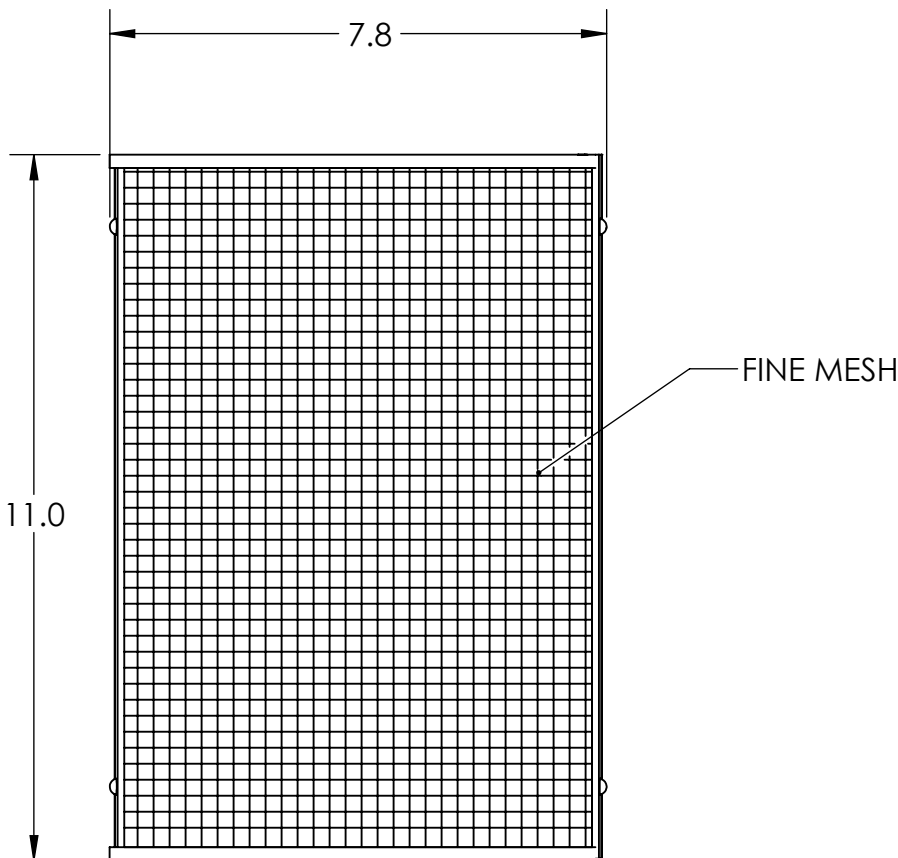

Collection: UPTOWN MESH

Product #: CSB0019-11

FROSTED GLASS

NO LENS, EXPOSED LAMPING

ALL DIMENSIONS ARE IN INCHES UNLESS STATED OTHERWISE

Bulbs Not Included Visit hammertonstudio.com for product options and specifications.

2/12/2020 (A)

Mounting Packet: U	Electrical Type: INCANDESCENT
Approximate lbs.: 5	Bulb Qty: 2 Bulb Type: B9.5
Finish: SEE WEB SITE FOR OPTIONS	Wattage: 60 Voltage: 120
Top Diffuser: OPEN	Socket Type: E12 BASE
Bottom Diffuser: OPEN	UL Location: DRY

Mounting Detail

MOUNTS DIRECTLY TO J-BOX

All fixtures created by Hammerton are handcrafted by artisans. Dimensions may vary up to 7/8".

© Copyright 2020. All rights in design, detail or invention of this drawing are reserved as the property of Hammerton. Any imitation or adaptation without written consent is strictly prohibited.