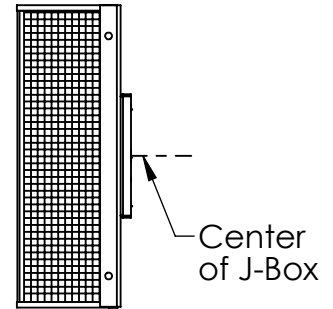

Collection: UPTOWN MESH

Product #: CSB0019-11

FROSTED GLASS

NO LENS, EXPOSED LAMPING

ALL DIMENSIONS ARE IN INCHES UNLESS STATED OTHERWISE

Bulbs Not Included Visit hammertonstudio.com for product options and specifications.

2/12/2020 (A)

Mounting Packet: U	Electrical Type: INCANDESCENT
Approximate lbs.: 5	Bulb Qty: 2 Bulb Type: B9.5
Finish: SEE WEB SITE FOR OPTIONS	Wattage: 60 Voltage: 120
Top Diffuser: OPEN	Socket Type: E12 BASE
Bottom Diffuser: OPEN	UL Location: DRY

Mounting Detail

MOUNTS DIRECTLY TO J-BOX

All fixtures created by Hammerton are handcrafted by artisans. Dimensions may vary up to 7/8".

© Copyright 2020. All rights in design, detail or invention of this drawing are reserved as the property of Hammerton. Any imitation or adaptation without written consent is strictly prohibited.