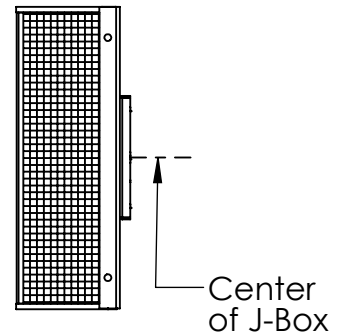

Collection: UPTOWN MESH

Product #: CSB0019-11

FROSTED GLASS

NO LENS, EXPOSED LAMPING

ALL DIMENSIONS ARE IN INCHES UNLESS STATED OTHERWISE

Bulbs Not Included Visit hammertonstudio.com for product options and specifications.

2/12/2020 (A)

Mounting Packet: U	Electrical Type: INCANDESCENT
Approximate lbs.: 5	Bulb Qty: 2 Bulb Type: B9.5
Finish: SEE WEB SITE FOR OPTIONS	Wattage: 60 Voltage: 120
Top Diffuser: OPEN	Socket Type: E12 BASE
Bottom Diffuser: OPEN	UL Location: DRY

Mounting Detail

MOUNTS DIRECTLY TO J-BOX

All fixtures created by Hammerton are handcrafted by artisans. Dimensions may vary up to 7/8".

© Copyright 2020. All rights in design, detail or invention of this drawing are reserved as the property of Hammerton. Any imitation or adaptation without written consent is strictly prohibited.