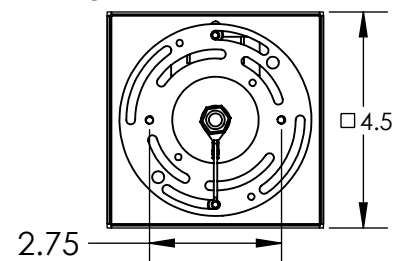

Collection: UPTOWN MESH

Product #: CSB0019-11

FROSTED GLASS

NO LENS, EXPOSED LAMPING

ALL DIMENSIONS ARE IN INCHES UNLESS STATED OTHERWISE

Bulbs Not Included Visit hammertonstudio.com for product options and specifications.

2/12/2020 (A)

Mounting Packet: U	Electrical Type: INCANDESCENT
Approximate lbs.: 5	Bulb Qty: 2 Bulb Type: B9.5
Finish: SEE WEB SITE FOR OPTIONS	Wattage: 60 Voltage: 120
Top Diffuser: OPEN	Socket Type: E12 BASE
Bottom Diffuser: OPEN	UL Location: DRY

Mounting Detail

MOUNTS DIRECTLY TO J-BOX

All fixtures created by Hammerton are handcrafted by artisans. Dimensions may vary up to 7/8".

© Copyright 2020. All rights in design, detail or invention of this drawing are reserved as the property of Hammerton. Any imitation or adaptation without written consent is strictly prohibited.