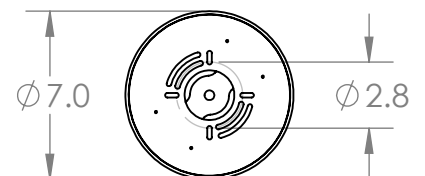

Canopy Mounting Detail

MOUNTS DIRECTLY TO J-BOX