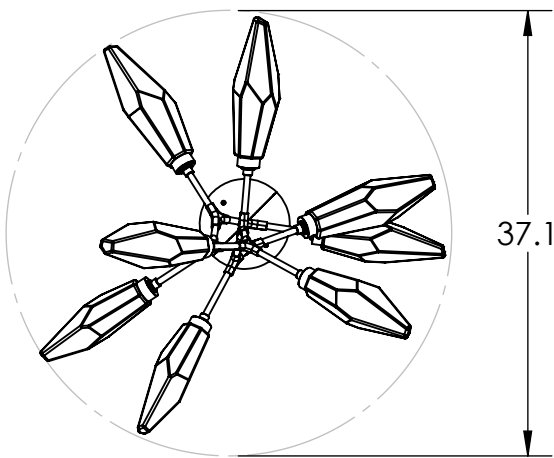

Collection: ROCK CRYSTAL

Product #: CHB0050-VB

**DIMENSIONS OF THE FIXTURE MAY VARY
BASED ON POSITION OF KNOTS**

All dimensions are shown in inches unless otherwise stated.
Visit hammertonstudio.com for product options.

10/4/2019 (A)

Mounting Packet: T	Weight(lbs.): 35	Electrical Type: LED	CCT: 2700 K
UL Location: DRY	Elec. Qty: 8	Wattage: 21	Voltage: 120
Finish: SEE WEB SITE FOR OPTIONS	Source Lumens: Ambient: 1440	Down: -----	
Top Diffuser: CLOSED GLASS	Dimmable: Forward/Reverse Phase To 1%		
Bottom Diffuser: CLOSED GLASS	CRI: 93+	Power Factor: >0.9	

All fixtures created by Hammerton are handcrafted by artisans. Dimensions may vary up to 7/8".

© Copyright 2019. All rights in design, detail or invention of this drawing are reserved as the property of Hammerton. Any imitation or adaptation without written consent is strictly prohibited.