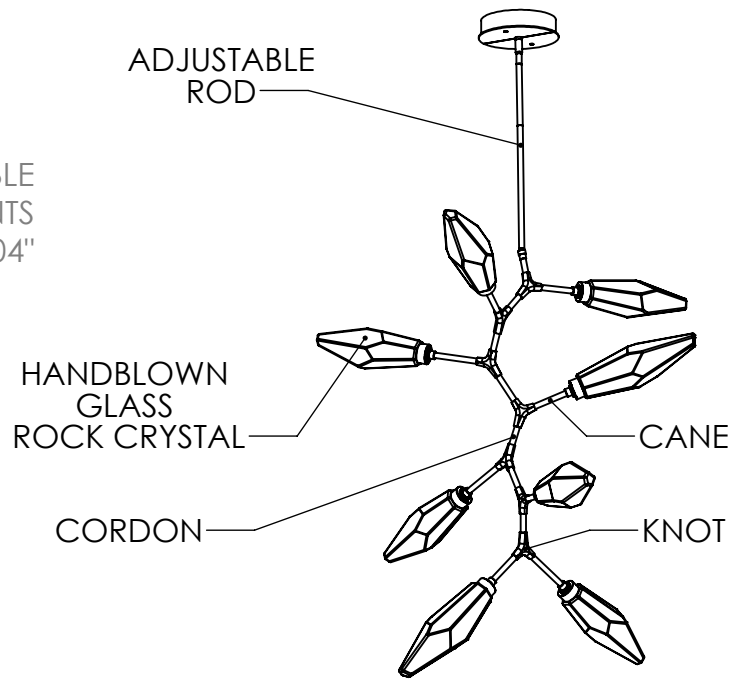

Collection: ROCK CRYSTAL

Product #: CHB0050-VB

**DIMENSIONS OF THE FIXTURE MAY VARY
BASED ON POSITION OF KNOTS**

All dimensions are shown in inches unless otherwise stated.
Visit hammertonstudio.com for product options.

10/4/2019 (A)

Mounting Packet: T	Weight(lbs.): 35	Electrical Type: LED	CCT: 2700 K
UL Location: DRY	Elec. Qty: 8	Wattage: 21	Voltage: 120
Finish: SEE WEB SITE FOR OPTIONS	Source Lumens: Ambient: 1440	Down: -----	
Top Diffuser: CLOSED GLASS	Dimmable: Forward/Reverse Phase To 1%		
Bottom Diffuser: CLOSED GLASS	CRI: 93+	Power Factor: >0.9	

All fixtures created by Hammerton are handcrafted by artisans. Dimensions may vary up to 7/8".

© Copyright 2019. All rights in design, detail or invention of this drawing are reserved as the property of Hammerton. Any imitation or adaptation without written consent is strictly prohibited.