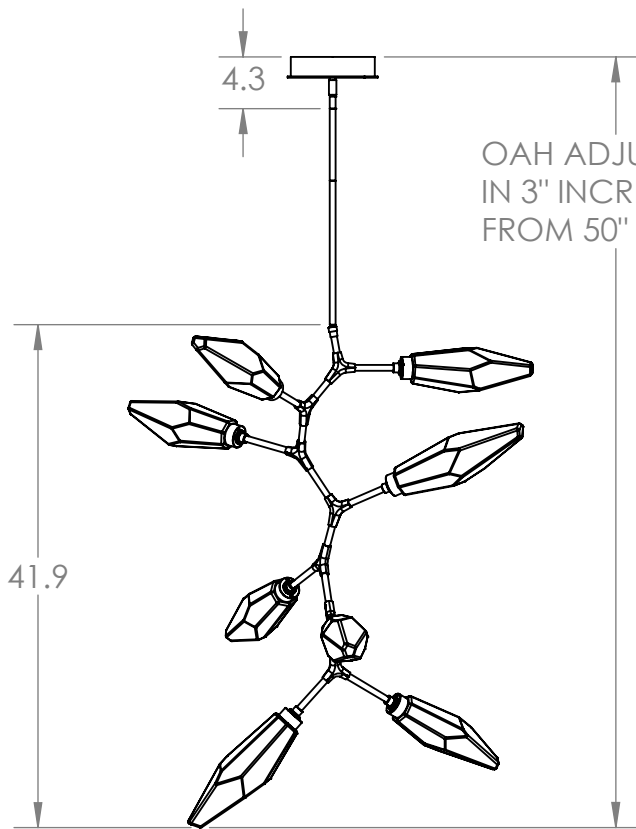

Collection: ROCK CRYSTAL

Product #: CHB0050-VB

**DIMENSIONS OF THE FIXTURE MAY VARY
BASED ON POSITION OF KNOTS**

All dimensions are shown in inches unless otherwise stated.
Visit hammertonstudio.com for product options.

10/4/2019 (A)

Mounting Packet: T	Weight(lbs.): 35	Electrical Type: LED	CCT: 2700 K
UL Location: DRY	Elec. Qty: 8	Wattage: 21	Voltage: 120
Finish: SEE WEB SITE FOR OPTIONS	Source Lumens: Ambient: 1440	Down: -----	
Top Diffuser: CLOSED GLASS	Dimmable: Forward/Reverse Phase To 1%		
Bottom Diffuser: CLOSED GLASS	CRI: 93+	Power Factor: >0.9	

All fixtures created by Hammerton are handcrafted by artisans. Dimensions may vary up to 7/8".

© Copyright 2019. All rights in design, detail or invention of this drawing are reserved as the property of Hammerton. Any imitation or adaptation without written consent is strictly prohibited.