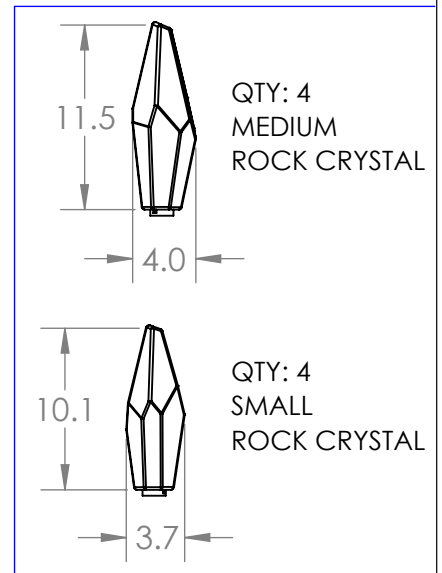

Collection: ROCK CRYSTAL

Product #: CHB0050-VB

**DIMENSIONS OF THE FIXTURE MAY VARY
BASED ON POSITION OF KNOTS**

All dimensions are shown in inches unless otherwise stated.
Visit hammertonstudio.com for product options.

10/4/2019 (A)

Mounting Packet: T	Weight(lbs.): 35	Electrical Type: LED	CCT: 2700 K
UL Location: DRY	Elec. Qty: 8	Wattage: 21	Voltage: 120
Finish: SEE WEB SITE FOR OPTIONS	Source Lumens: Ambient: 1440	Down: -----	
Top Diffuser: CLOSED GLASS	Dimmable: Forward/Reverse Phase To 1%		
Bottom Diffuser: CLOSED GLASS	CRI: 93+	Power Factor: >0.9	

All fixtures created by Hammerton are handcrafted by artisans. Dimensions may vary up to 7/8".

© Copyright 2019. All rights in design, detail or invention of this drawing are reserved as the property of Hammerton. Any imitation or adaptation without written consent is strictly prohibited.