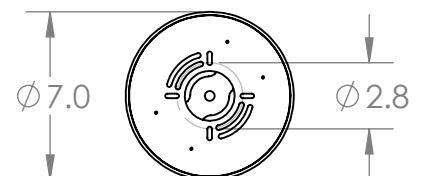

Canopy Mounting Detail

MOUNTS DIRECTLY TO J-BOX