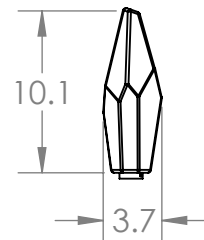

Collection: ROCK CRYSTAL

Product #: CHB0050-VA

HANDBLOWN
GLASS
ROCK CRYSTAL

ADJUSTABLE
ROD

KNOT

CANE

CORDON

**DIMENSIONS OF THE FIXTURE MAY VARY
BASED ON POSITION OF KNOTS**

QTY: 3
MEDIUM ROCK
CRYSTAL

QTY: 3
SMALL ROCK
CRYSTAL

All dimensions are shown in inches unless otherwise stated.
Visit hammertonstudio.com for product options.

10/4/2019 (A)

Mounting Packet: T	Weight(lbs.): 25	Electrical Type: LED	CCT: 2700 K
UL Location: DRY	Elec. Qty: 6	Wattage: 16	Voltage: 120
Finish: SEE WEB SITE FOR OPTIONS	Source Lumens:	Ambient:1080	Down:-----
Top Diffuser: CLOSED GLASS	Dimmable:	Forward/Reverse Phase To 1%	
Bottom Diffuser: CLOSED GLASS	CRI: 93+	Power Factor: >0.9	

All fixtures created by Hammerton are handcrafted by artisans. Dimensions may vary up to 7/8".

© Copyright 2019. All rights in design, detail or invention of this drawing are reserved as the property of Hammerton. Any imitation or adaptation without written consent is strictly prohibited.