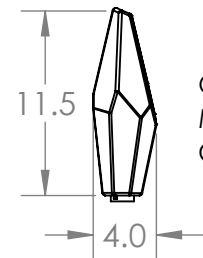

Collection: ROCK CRYSTAL

Product #: CHB0050-VA

HANDBLOWN
GLASS
ROCK CRYSTAL

ADJUSTABLE
ROD

KNOT

CANE

CORDON

**DIMENSIONS OF THE FIXTURE MAY VARY
BASED ON POSITION OF KNOTS**

QTY: 3
MEDIUM ROCK
CRYSTAL

QTY: 3
SMALL ROCK
CRYSTAL

All dimensions are shown in inches unless otherwise stated.
Visit hammertonstudio.com for product options.

10/4/2019 (A)

Mounting Packet: T	Weight(lbs.): 25	Electrical Type: LED	CCT: 2700 K
UL Location: DRY	Elec. Qty: 6	Wattage: 16	Voltage: 120
Finish: SEE WEB SITE FOR OPTIONS	Source Lumens:	Ambient:1080	Down:-----
Top Diffuser: CLOSED GLASS	Dimmable:	Forward/Reverse Phase To 1%	
Bottom Diffuser: CLOSED GLASS	CRI: 93+	Power Factor: >0.9	

All fixtures created by Hammerton are handcrafted by artisans. Dimensions may vary up to 7/8".

© Copyright 2019. All rights in design, detail or invention of this drawing are reserved as the property of Hammerton. Any imitation or adaptation without written consent is strictly prohibited.