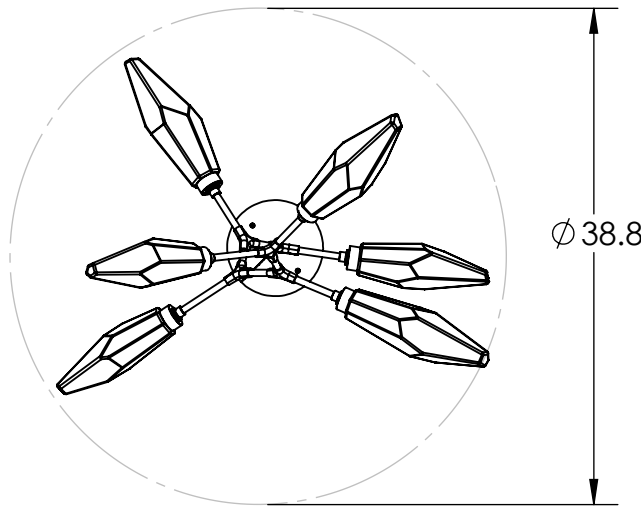

Collection: ROCK CRYSTAL

Product #: CHB0050-VA

HANDBLOWN
GLASS
ROCK CRYSTAL

ADJUSTABLE
ROD

KNOT

CANE

CORDON

**DIMENSIONS OF THE FIXTURE MAY VARY
BASED ON POSITION OF KNOTS**

QTY: 3
MEDIUM ROCK
CRYSTAL

QTY: 3
SMALL ROCK
CRYSTAL

All dimensions are shown in inches unless otherwise stated.
Visit hammertonstudio.com for product options.

10/4/2019 (A)

Mounting Packet: T	Weight(lbs.): 25	Electrical Type: LED	CCT: 2700 K
UL Location: DRY	Elec. Qty: 6	Wattage: 16	Voltage: 120
Finish: SEE WEB SITE FOR OPTIONS	Source Lumens:	Ambient:1080	Down:-----
Top Diffuser: CLOSED GLASS	Dimmable:	Forward/Reverse Phase To 1%	
Bottom Diffuser: CLOSED GLASS	CRI: 93+	Power Factor: >0.9	

All fixtures created by Hammerton are handcrafted by artisans. Dimensions may vary up to 7/8".

© Copyright 2019. All rights in design, detail or invention of this drawing are reserved as the property of Hammerton. Any imitation or adaptation without written consent is strictly prohibited.