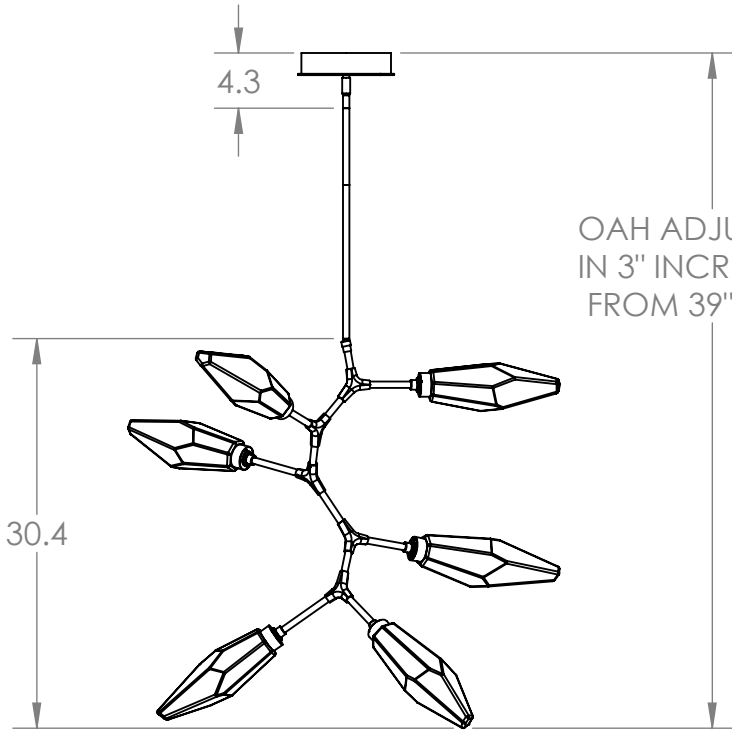

Collection: ROCK CRYSTAL

Product #: CHB0050-VA

HANDBLOWN
GLASS
ROCK CRYSTAL

ADJUSTABLE
ROD

KNOT

CANE

CORDON

**DIMENSIONS OF THE FIXTURE MAY VARY
BASED ON POSITION OF KNOTS**

QTY: 3
MEDIUM ROCK
CRYSTAL

QTY: 3
SMALL ROCK
CRYSTAL

All dimensions are shown in inches unless otherwise stated.
Visit hammertonstudio.com for product options.

10/4/2019 (A)

Mounting Packet: T	Weight(lbs.): 25	Electrical Type: LED	CCT: 2700 K
UL Location: DRY	Elec. Qty: 6	Wattage: 16	Voltage: 120
Finish: SEE WEB SITE FOR OPTIONS	Source Lumens:	Ambient:1080	Down:-----
Top Diffuser: CLOSED GLASS	Dimmable:	Forward/Reverse Phase To 1%	
Bottom Diffuser: CLOSED GLASS	CRI: 93+	Power Factor: >0.9	

All fixtures created by Hammerton are handcrafted by artisans. Dimensions may vary up to 7/8".

© Copyright 2019. All rights in design, detail or invention of this drawing are reserved as the property of Hammerton. Any imitation or adaptation without written consent is strictly prohibited.