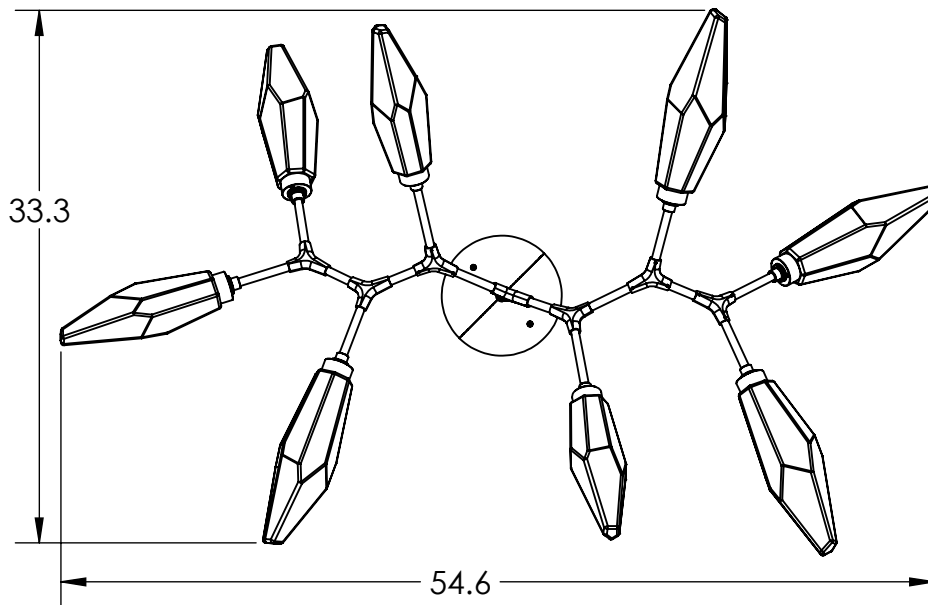

Collection: ROCK CRYSTAL

Product #: PLB0050-BB

DIMENSIONS OF THE FIXTURE MAY VARY BASED ON POSITION OF KNOTS

All dimensions are shown in inches unless otherwise stated. Visit hammertonsstudio.com for product options.

10/28/2019 (A)

Mounting Packet: T	Weight(lbs.): 35	Electrical Type: LED	CCT: 2700 K
UL Location: DRY	Elec. Qty: 8	Wattage: 21	Voltage: 120
Finish: SEE WEB SITE FOR OPTIONS	Source Lumens: Ambient: 1440	Down: -----	
Top Diffuser: CLOSED GLASS	Dimmable: Forward/Reverse Phase To 1%		
Bottom Diffuser: CLOSED GLASS	CRI: 93+	Power Factor: >0.9	

All fixtures created by Hammerton are handcrafted by artisans. Dimensions may vary up to 7/8".

© Copyright 2019. All rights in design, detail or invention of this drawing are reserved as the property of Hammerton. Any imitation or adaptation without written consent is strictly prohibited.