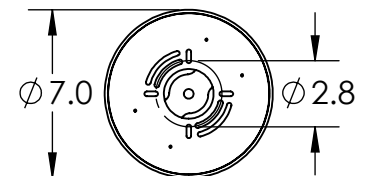

Canopy Mounting Detail

MOUNTS DIRECTLY TO J-BOX