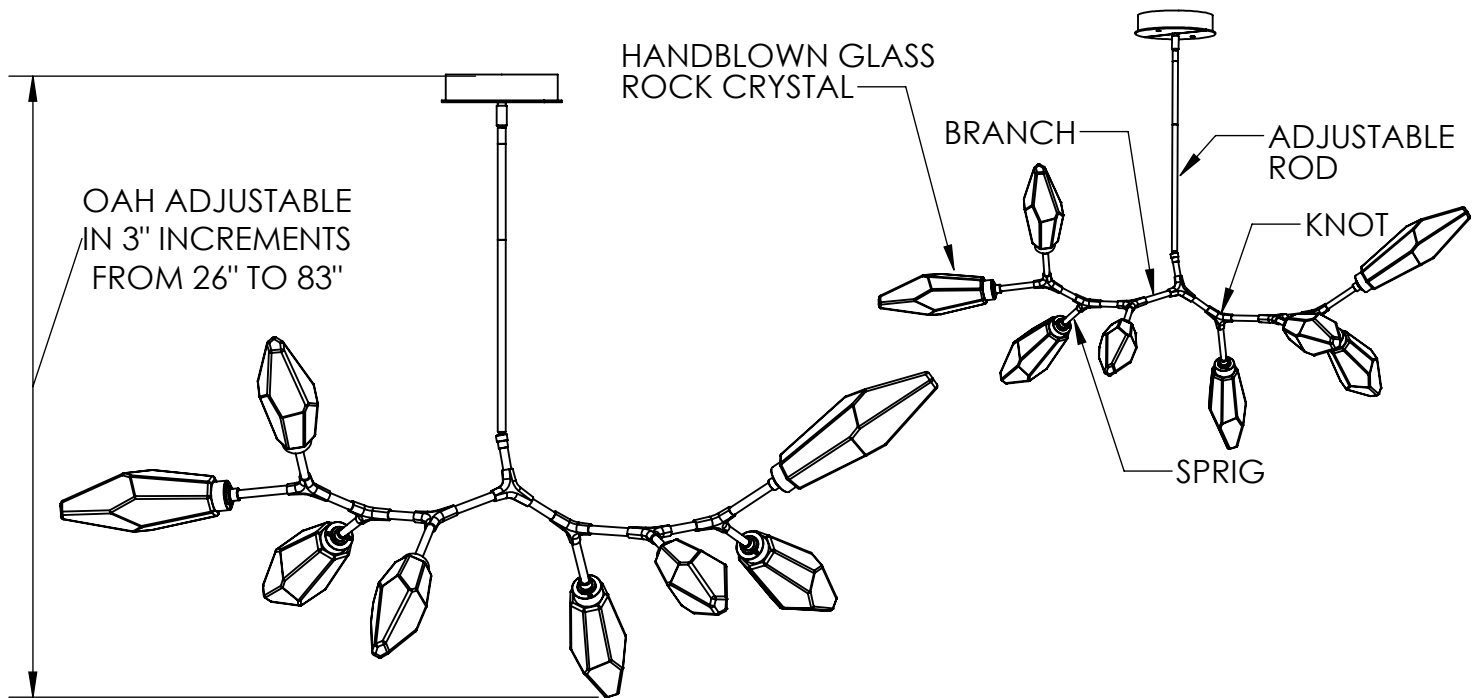

Collection: ROCK CRYSTAL

Product #: PLB0050-BB

DIMENSIONS OF THE FIXTURE MAY VARY BASED ON POSITION OF KNOTS

All dimensions are shown in inches unless otherwise stated. Visit hammertonsstudio.com for product options.

10/28/2019 (A)

Mounting Packet: T	Weight(lbs.): 35	Electrical Type: LED	CCT: 2700 K
UL Location: DRY	Elec. Qty: 8	Wattage: 21	Voltage: 120
Finish: SEE WEB SITE FOR OPTIONS	Source Lumens: Ambient: 1440	Down: -----	
Top Diffuser: CLOSED GLASS	Dimmable: Forward/Reverse Phase To 1%		
Bottom Diffuser: CLOSED GLASS	CRI: 93+	Power Factor: >0.9	

All fixtures created by Hammerton are handcrafted by artisans. Dimensions may vary up to 7/8".

© Copyright 2019. All rights in design, detail or invention of this drawing are reserved as the property of Hammerton. Any imitation or adaptation without written consent is strictly prohibited.