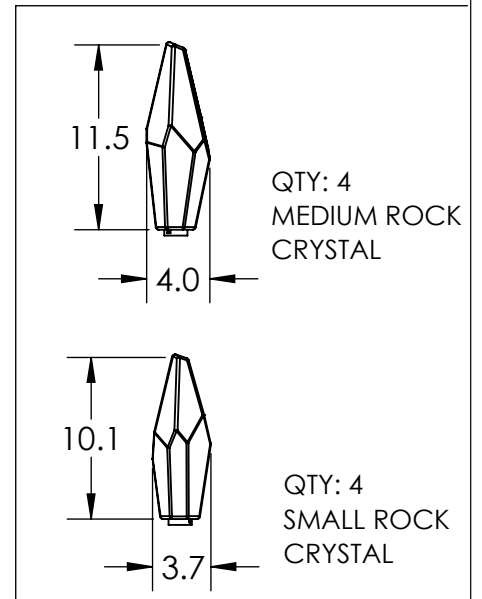

Collection: ROCK CRYSTAL

Product #: PLB0050-BB

DIMENSIONS OF THE FIXTURE MAY VARY BASED ON POSITION OF KNOTS

All dimensions are shown in inches unless otherwise stated. Visit hammertonsstudio.com for product options.

10/28/2019 (A)

Mounting Packet: T	Weight(lbs.): 35	Electrical Type: LED	CCT: 2700 K
UL Location: DRY	Elec. Qty: 8	Wattage: 21	Voltage: 120
Finish: SEE WEB SITE FOR OPTIONS	Source Lumens: Ambient: 1440	Down: -----	
Top Diffuser: CLOSED GLASS	Dimmable: Forward/Reverse Phase To 1%		
Bottom Diffuser: CLOSED GLASS	CRI: 93+	Power Factor: >0.9	

All fixtures created by Hammerton are handcrafted by artisans. Dimensions may vary up to 7/8".

© Copyright 2019. All rights in design, detail or invention of this drawing are reserved as the property of Hammerton. Any imitation or adaptation without written consent is strictly prohibited.