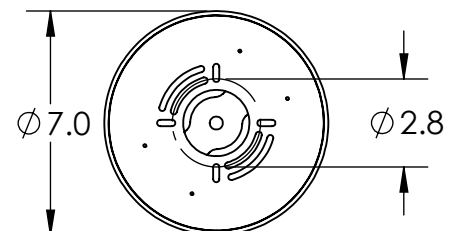

Canopy Mounting Detail

MOUNTS DIRECTLY TO J-BOX