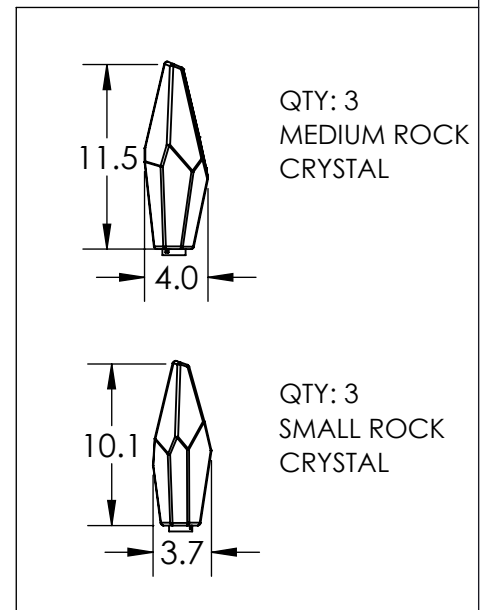

Collection: ROCK CRYSTAL

Product #: PLB0050-BA

DIMENSIONS OF THE FIXTURE MAY VARY BASED ON POSITION OF KNOTS

All dimensions are shown in inches unless otherwise stated. Visit hammertonstudio.com for product options.

10/28/2019 (B)

Mounting Packet: T	Weight(lbs.): 23	Electrical Type: LED	CCT: 2700 K
UL Location: DRY	Elec. Qty: 6	Wattage: 16	Voltage: 120
Finish: SEE WEB SITE FOR OPTIONS	Source Lumens: Ambient:1080	Down:-----	
Top Diffuser: CLOSED GLASS	Dimmable: Forward/Reverse Phase To 1%		
Bottom Diffuser: CLOSED GLASS	CRI: 93+	Power Factor: >0.9	

All fixtures created by Hammerton are handcrafted by artisans. Dimensions may vary up to 7/8".

© Copyright 2019. All rights in design, detail or invention of this drawing are reserved as the property of Hammerton. Any imitation or adaptation without written consent is strictly prohibited.