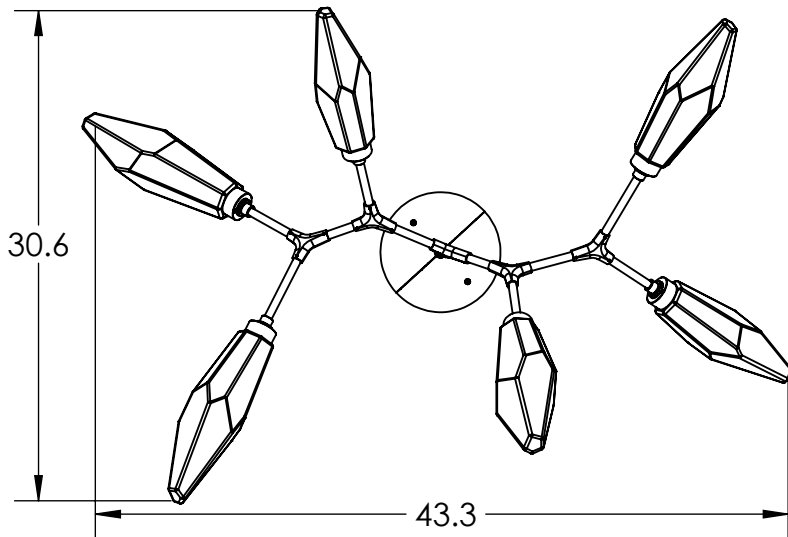

Collection: ROCK CRYSTAL

Product #: PLB0050-BA

DIMENSIONS OF THE FIXTURE MAY VARY BASED ON POSITION OF KNOTS

All dimensions are shown in inches unless otherwise stated. Visit hammertonstudio.com for product options.

10/28/2019 (B)

Mounting Packet: T	Weight(lbs.): 23	Electrical Type: LED	CCT: 2700 K
UL Location: DRY	Elec. Qty: 6	Wattage: 16	Voltage: 120
Finish: SEE WEB SITE FOR OPTIONS	Source Lumens: Ambient:1080	Down:-----	
Top Diffuser: CLOSED GLASS	Dimmable: Forward/Reverse Phase To 1%		
Bottom Diffuser: CLOSED GLASS	CRI: 93+	Power Factor: >0.9	

All fixtures created by Hammerton are handcrafted by artisans. Dimensions may vary up to 7/8".

© Copyright 2019. All rights in design, detail or invention of this drawing are reserved as the property of Hammerton. Any imitation or adaptation without written consent is strictly prohibited.