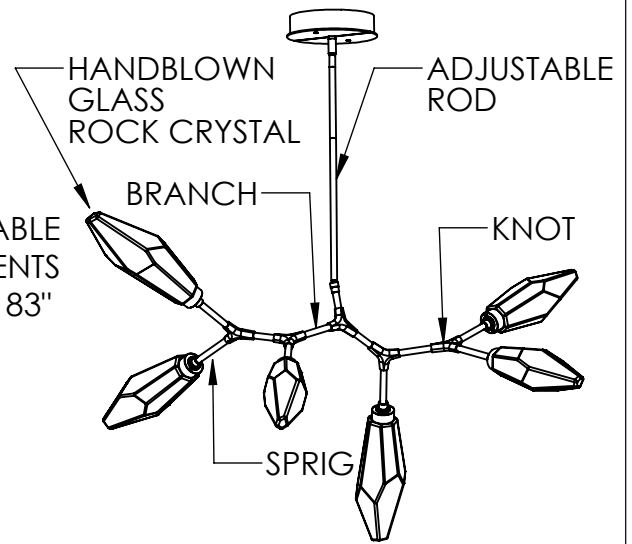

Collection: ROCK CRYSTAL

Product #: PLB0050-BA

DIMENSIONS OF THE FIXTURE MAY VARY BASED ON POSITION OF KNOTS

All dimensions are shown in inches unless otherwise stated. Visit hammertonstudio.com for product options.

10/28/2019 (B)

Mounting Packet: T	Weight(lbs.): 23	Electrical Type: LED	CCT: 2700 K
UL Location: DRY	Elec. Qty: 6	Wattage: 16	Voltage: 120
Finish: SEE WEB SITE FOR OPTIONS	Source Lumens: Ambient:1080	Down:-----	
Top Diffuser: CLOSED GLASS	Dimmable: Forward/Reverse Phase To 1%		
Bottom Diffuser: CLOSED GLASS	CRI: 93+	Power Factor: >0.9	

All fixtures created by Hammerton are handcrafted by artisans. Dimensions may vary up to 7/8".

© Copyright 2019. All rights in design, detail or invention of this drawing are reserved as the property of Hammerton. Any imitation or adaptation without written consent is strictly prohibited.