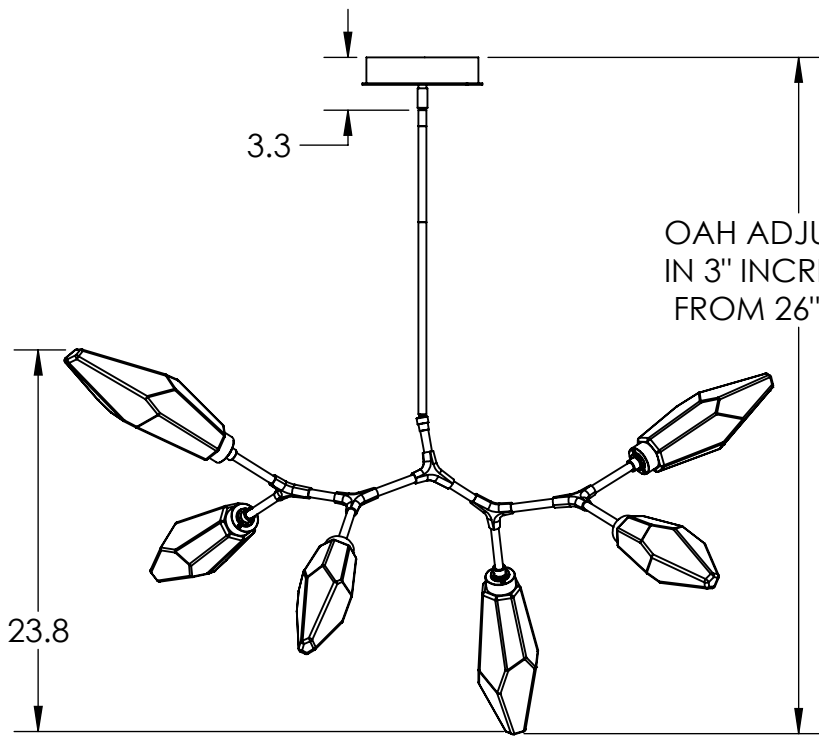

Collection: ROCK CRYSTAL

Product #: PLB0050-BA

DIMENSIONS OF THE FIXTURE MAY VARY BASED ON POSITION OF KNOTS

All dimensions are shown in inches unless otherwise stated. Visit hammertonstudio.com for product options.

10/28/2019 (B)

Mounting Packet: T	Weight(lbs.): 23	Electrical Type: LED	CCT: 2700 K
UL Location: DRY	Elec. Qty: 6	Wattage: 16	Voltage: 120
Finish: SEE WEB SITE FOR OPTIONS	Source Lumens: Ambient:1080	Down:-----	
Top Diffuser: CLOSED GLASS	Dimmable: Forward/Reverse Phase To 1%		
Bottom Diffuser: CLOSED GLASS	CRI: 93+	Power Factor: >0.9	

All fixtures created by Hammerton are handcrafted by artisans. Dimensions may vary up to 7/8".

© Copyright 2019. All rights in design, detail or invention of this drawing are reserved as the property of Hammerton. Any imitation or adaptation without written consent is strictly prohibited.