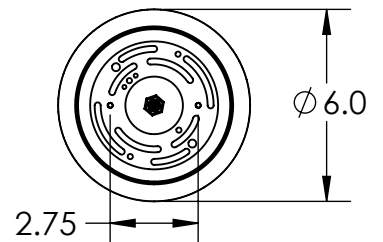

Collection: COPPA

Product #: LAB0036-01

HAND BLOWN GLASS MAY VARY UP TO 1"

Bulbs Not Included

Visit hammertonstudio.com for product options and specifications.

3/4/2016 (B)

Mounting Packet: Y	Electrical Type: INCANDESCENT
Approximate lbs.: 5	Bulb Qty: 1 Bulb Type: A19
Finish: SEE WEB SITE FOR OPTIONS	Wattage: 40 Voltage: 120
Top Diffuser: CLOSED	Socket Type: E26, MEDIUM BASE
Bottom Diffuser: OPEN	UL Location: DRY

Mounting Detail

MOUNTS DIRECTLY TO J-BOX

All fixtures created by Hammerton are handcrafted by artisans. Dimensions may vary up to 7/8".

© Copyright 2016. All rights in design, detail or invention of this drawing are reserved as the property of Hammerton. Any imitation or adaptation without written consent is strictly prohibited.