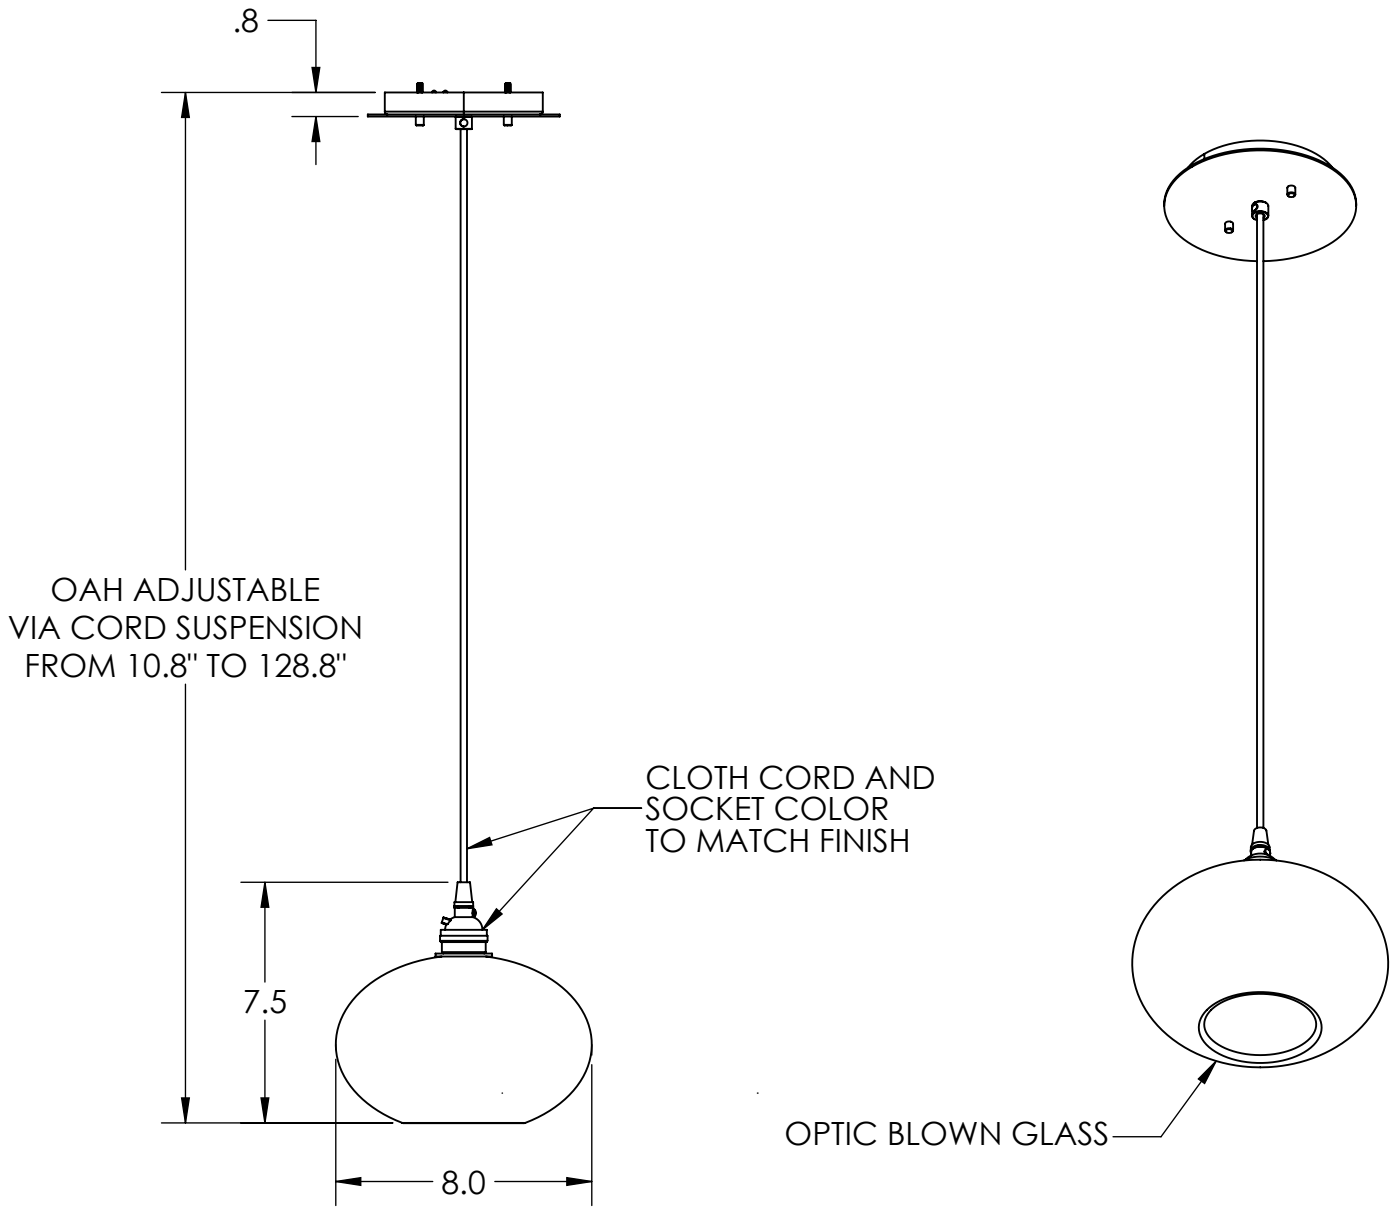

Collection: COPPA

Product #: LAB0036-01

HAND BLOWN GLASS MAY VARY UP TO 1"

Bulbs Not Included

Visit hammertonstudio.com for product options and specifications.

3/4/2016 (B)

Mounting Packet: Y	Electrical Type: INCANDESCENT
Approximate lbs.: 5	Bulb Qty: 1 Bulb Type: A19
Finish: SEE WEB SITE FOR OPTIONS	Wattage: 40 Voltage: 120
Top Diffuser: CLOSED	Socket Type: E26, MEDIUM BASE
Bottom Diffuser: OPEN	UL Location: DRY

Mounting Detail

MOUNTS DIRECTLY TO J-BOX

All fixtures created by Hammerton are handcrafted by artisans. Dimensions may vary up to 7/8".

© Copyright 2016. All rights in design, detail or invention of this drawing are reserved as the property of Hammerton. Any imitation or adaptation without written consent is strictly prohibited.