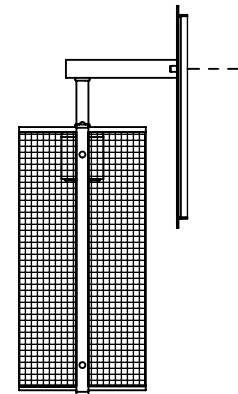

Collection: UPTOWN MESH

Product #: IDB0019-11

Fine Mesh

FROSTED GLASS CYLINDER
3" X 10" TALL

NO LENS, EXPOSED LAMPING

ELECTRICAL OPTION				
Product #	Electrical Type	Bulb Type	Wattage	Socket Type
IDB0019-11-XX-X-E2	Incandescent	B11	60	Medium E26
IDB0019-11-XX-X-G2	Flourescent	CFL/LED RETRO	13	GU-24

Bulbs Not Included

Visit hammertonstudio.com for product options and specifications.

5/2/2016 (A)

Mounting Packet: U	Electrical Type: SEE TABLE
Approximate lbs.: 7	Bulb Qty: 1 Bulb Type: SEE TABLE
Finish: SEE WEB SITE FOR OPTIONS	Wattage: SEE TABLE Voltage: 120
Top Diffuser: OPEN	Socket Type: SEE TABLE
Bottom Diffuser: OPEN	UL Location: DRY

Mounting Detail

MOUNTS
DIRECTLY
TO J-BOX

All fixtures created by Hammerton are handcrafted by artisans. Dimensions may vary up to 7/8".

© Copyright 2016. All rights in design, detail or invention of this drawing are reserved as the property of Hammerton. Any imitation or adaptation without written consent is strictly prohibited.