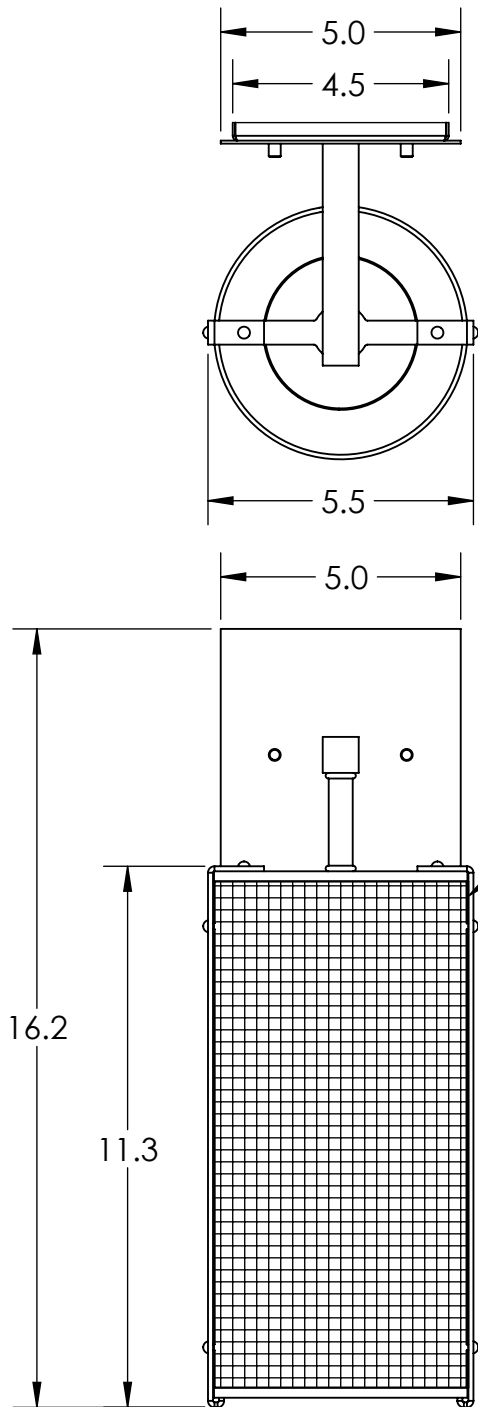

Collection: UPTOWN MESH

Product #: IDB0019-11

Fine Mesh

FROSTED GLASS CYLINDER
3" X 10" TALL

NO LENS, EXPOSED LAMPING

ELECTRICAL OPTION				
Product #	Electrical Type	Bulb Type	Wattage	Socket Type
IDB0019-11-XX-X-E2	Incandescent	B11	60	Medium E26
IDB0019-11-XX-X-G2	Flourescent	CFL/LED RETRO	13	GU-24

Bulbs Not Included

Visit hammertonstudio.com for product options and specifications.

5/2/2016 (A)

Mounting Packet: U	Electrical Type: SEE TABLE
Approximate lbs.: 7	Bulb Qty: 1 Bulb Type: SEE TABLE
Finish: SEE WEB SITE FOR OPTIONS	Wattage: SEE TABLE Voltage: 120
Top Diffuser: OPEN	Socket Type: SEE TABLE
Bottom Diffuser: OPEN	UL Location: DRY

Mounting Detail

MOUNTS
DIRECTLY
TO J-BOX

All fixtures created by Hammerton are handcrafted by artisans. Dimensions may vary up to 7/8".

© Copyright 2016. All rights in design, detail or invention of this drawing are reserved as the property of Hammerton. Any imitation or adaptation without written consent is strictly prohibited.