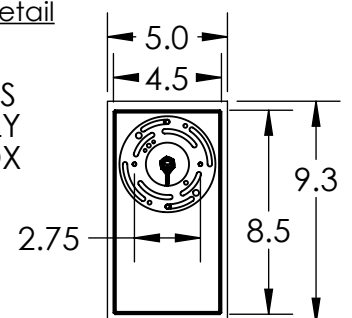

Bulbs Not Included

Visit hammertonstudio.com for product options and specifications.

5/2/2016 (A)

Mounting Packet: U	Electrical Type: SEE TABLE
Approximate lbs.: 7	Bulb Qty: 1 Bulb Type: SEE TABLE
Finish: SEE WEB SITE FOR OPTIONS	Wattage: SEE TABLE Voltage: 120
Top Diffuser: OPEN	Socket Type: SEE TABLE
Bottom Diffuser: OPEN	UL Location: DRY

Mounting Detail

MOUNTS
DIRECTLY
TO J-BOX

All fixtures created by Hammerton are handcrafted by artisans. Dimensions may vary up to 7/8".

© Copyright 2016. All rights in design, detail or invention of this drawing are reserved as the property of Hammerton. Any imitation or adaptation without written consent is strictly prohibited.