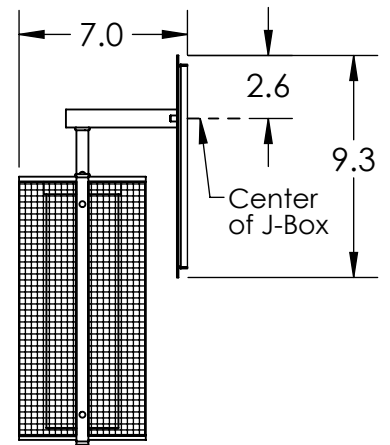

Collection: UPTOWN MESH

Product #: IDB0019-11

Fine Mesh

FROSTED GLASS CYLINDER
3" X 10" TALL

NO LENS, EXPOSED LAMPING

ELECTRICAL OPTION				
Product #	Electrical Type	Bulb Type	Wattage	Socket Type
IDB0019-11-XX-X-E2	Incandescent	B11	60	Medium E26
IDB0019-11-XX-X-G2	Flourescent	CFL/LED RETRO	13	GU-24

Bulbs Not Included

Visit hammertonstudio.com for product options and specifications.

5/2/2016 (A)

Mounting Packet: U	Electrical Type: SEE TABLE
Approximate lbs.: 7	Bulb Qty: 1 Bulb Type: SEE TABLE
Finish: SEE WEB SITE FOR OPTIONS	Wattage: SEE TABLE Voltage: 120
Top Diffuser: OPEN	Socket Type: SEE TABLE
Bottom Diffuser: OPEN	UL Location: DRY

Mounting Detail

MOUNTS
DIRECTLY
TO J-BOX

All fixtures created by Hammerton are handcrafted by artisans. Dimensions may vary up to 7/8".

© Copyright 2016. All rights in design, detail or invention of this drawing are reserved as the property of Hammerton. Any imitation or adaptation without written consent is strictly prohibited.