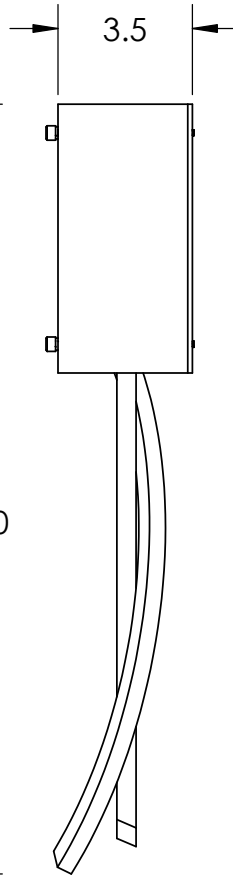

Collection: IRONWOOD

Product #: CSB0032-0C

Electrical Option	Electrical Type	Bulb Type	Wattage	Socket Type
Product # CSB0032-0C-XX-XX-E2	Incandescent	A19	60	Medium E26
Product # CSB0032-0C-XX-XX-G2	Flourescent	CFL/LED RETRO	13	GU-24

Bulbs Not Included

Visit hammertonstudio.com for product options and specifications.

3/22/2016 (A)

Mounting Packet: U	Electrical Type: SEE TABLE
Approximate lbs.: 5	Bulb Qty: 1 Bulb Type: SEE TABLE
Finish: SEE WEB SITE FOR OPTIONS	Wattage: SEE TABLE Voltage: 120
Top Diffuser: OPEN	Socket Type: SEE TABLE
Bottom Diffuser: CLOSED METAL	UL Location: DRY

Mounting Detail

MOUNTS DIRECTLY TO J-BOX

All fixtures created by Hammerton are handcrafted by artisans. Dimensions may vary up to 7/8".

© Copyright 2016. All rights in design, detail or invention of this drawing are reserved as the property of Hammerton. Any imitation or adaptation without written consent is strictly prohibited.