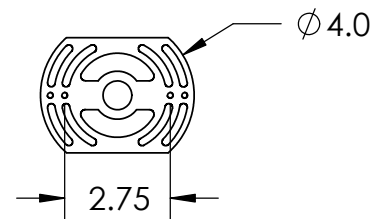

Collection: IRONWOOD

Product #: CSB0032-0C

Electrical Option	Electrical Type	Bulb Type	Wattage	Socket Type
Product # CSB0032-0C-XX-XX-E2	Incandescent	A19	60	Medium E26
Product # CSB0032-0C-XX-XX-G2	Flourescent	CFL/LED RETRO	13	GU-24

Bulbs Not Included

Visit hammertonstudio.com for product options and specifications.

3/22/2016 (A)

Mounting Packet: U	Electrical Type: SEE TABLE
Approximate lbs.: 5	Bulb Qty: 1 Bulb Type: SEE TABLE
Finish: SEE WEB SITE FOR OPTIONS	Wattage: SEE TABLE Voltage: 120
Top Diffuser: OPEN	Socket Type: SEE TABLE
Bottom Diffuser: CLOSED METAL	UL Location: DRY

Mounting Detail

MOUNTS DIRECTLY TO J-BOX

All fixtures created by Hammerton are handcrafted by artisans. Dimensions may vary up to 7/8".

© Copyright 2016. All rights in design, detail or invention of this drawing are reserved as the property of Hammerton. Any imitation or adaptation without written consent is strictly prohibited.