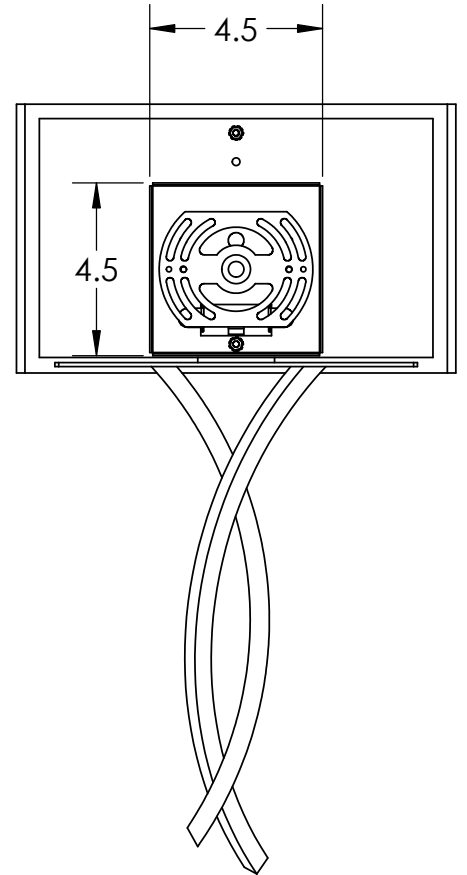

Collection: IRONWOOD

Product #: CSB0032-0C

Electrical Option	Electrical Type	Bulb Type	Wattage	Socket Type
Product # CSB0032-0C-XX-XX-E2	Incandescent	A19	60	Medium E26
Product # CSB0032-0C-XX-XX-G2	Flourescent	CFL/LED RETRO	13	GU-24

Bulbs Not Included

Visit hammertonstudio.com for product options and specifications.

3/22/2016 (A)

Mounting Packet: U	Electrical Type: SEE TABLE
Approximate lbs.: 5	Bulb Qty: 1 Bulb Type: SEE TABLE
Finish: SEE WEB SITE FOR OPTIONS	Wattage: SEE TABLE Voltage: 120
Top Diffuser: OPEN	Socket Type: SEE TABLE
Bottom Diffuser: CLOSED METAL	UL Location: DRY

Mounting Detail

MOUNTS DIRECTLY TO J-BOX

All fixtures created by Hammerton are handcrafted by artisans. Dimensions may vary up to 7/8".

© Copyright 2016. All rights in design, detail or invention of this drawing are reserved as the property of Hammerton. Any imitation or adaptation without written consent is strictly prohibited.