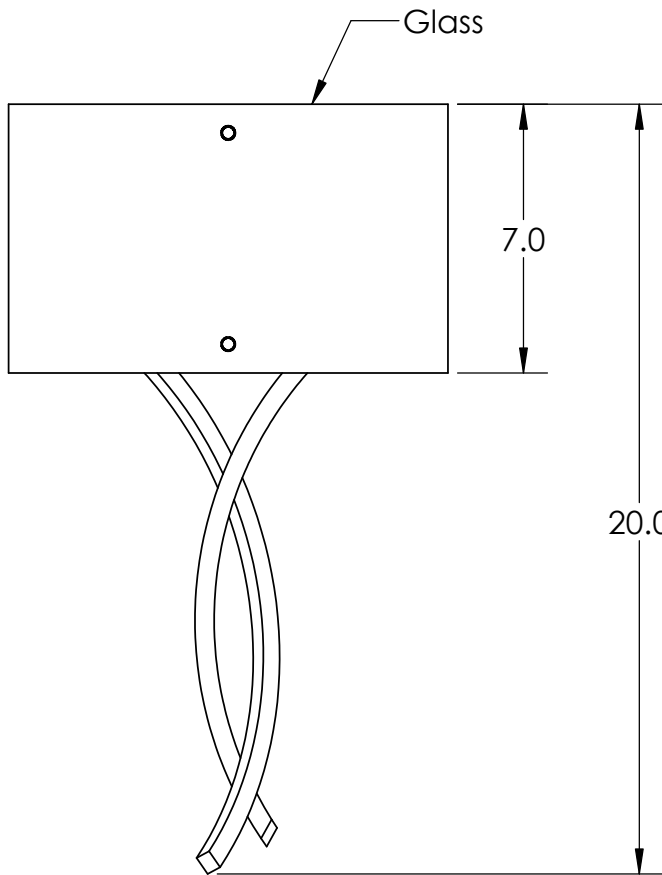

Collection: IRONWOOD

Product #: CSB0032-0C

Electrical Option	Electrical Type	Bulb Type	Wattage	Socket Type
Product # CSB0032-0C-XX-XX-E2	Incandescent	A19	60	Medium E26
Product # CSB0032-0C-XX-XX-G2	Flourescent	CFL/LED RETRO	13	GU-24

Bulbs Not Included

Visit hammertonstudio.com for product options and specifications.

3/22/2016 (A)

Mounting Packet: U	Electrical Type: SEE TABLE
Approximate lbs.: 5	Bulb Qty: 1 Bulb Type: SEE TABLE
Finish: SEE WEB SITE FOR OPTIONS	Wattage: SEE TABLE Voltage: 120
Top Diffuser: OPEN	Socket Type: SEE TABLE
Bottom Diffuser: CLOSED METAL	UL Location: DRY

Mounting Detail

MOUNTS DIRECTLY TO J-BOX

All fixtures created by Hammerton are handcrafted by artisans. Dimensions may vary up to 7/8".

© Copyright 2016. All rights in design, detail or invention of this drawing are reserved as the property of Hammerton. Any imitation or adaptation without written consent is strictly prohibited.