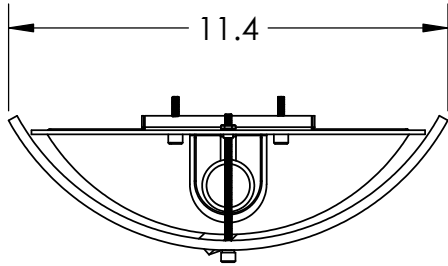

Collection: IRONWOOD

Product #: CSB0032-0C

Electrical Option	Electrical Type	Bulb Type	Wattage	Socket Type
Product # CSB0032-0C-XX-XX-E2	Incandescent	A19	60	Medium E26
Product # CSB0032-0C-XX-XX-G2	Flourescent	CFL/LED RETRO	13	GU-24

Bulbs Not Included

Visit hammertonstudio.com for product options and specifications.

3/22/2016 (A)

Mounting Packet: U	Electrical Type: SEE TABLE
Approximate lbs.: 5	Bulb Qty: 1 Bulb Type: SEE TABLE
Finish: SEE WEB SITE FOR OPTIONS	Wattage: SEE TABLE Voltage: 120
Top Diffuser: OPEN	Socket Type: SEE TABLE
Bottom Diffuser: CLOSED METAL	UL Location: DRY