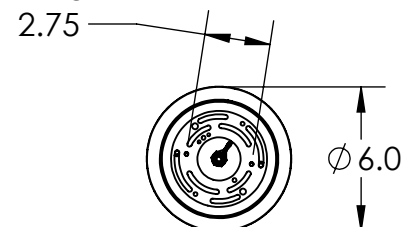

Collection: UPTOWN MESH

Product #: CLB0019-14

ELECTRICAL OPTIONS				
Product #	Electrical Type	Bulb Type	Wattage	Socket Type
CLB0019-14-E2	Incandescent	A19	60	Medium E26
CLB0019-14-G2	Flourescent	CFL/LED RETRO	13	GU-24

Bulbs Not Included

Visit hammertonstudio.com for product options and specifications.

9/11/2017 (A)

Mounting Packet: Y	Electrical Type: SEE TABLE
Approximate lbs.: 5	Bulb Qty: 2 Bulb Type: SEE TABLE
Finish: SEE WEB SITE FOR OPTIONS	Wattage: SEE TABLE Voltage: 120
Top Diffuser: OPEN	Socket Type: SEE TABLE
Bottom Diffuser: FABRIC	UL Location: DRY

Mounting Detail

All fixtures created by Hammerton are handcrafted by artisans. Dimensions may vary up to 7/8".

© Copyright 2016. All rights in design, detail or invention of this drawing are reserved as the property of Hammerton. Any imitation or adaptation without written consent is strictly prohibited.