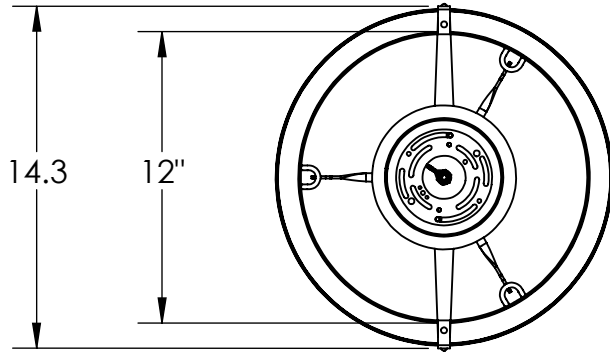

Collection: UPTOWN MESH

Product #: CLB0019-14

ELECTRICAL OPTIONS				
Product #	Electrical Type	Bulb Type	Wattage	Socket Type
CLB0019-14-E2	Incandescent	A19	60	Medium E26
CLB0019-14-G2	Flourescent	CFL/LED RETRO	13	GU-24

Bulbs Not Included

Visit hammertonstudio.com for product options and specifications.

9/11/2017 (A)

Mounting Packet: Y	Electrical Type: SEE TABLE
Approximate lbs.: 5	Bulb Qty: 2 Bulb Type: SEE TABLE
Finish: SEE WEB SITE FOR OPTIONS	Wattage: SEE TABLE Voltage: 120
Top Diffuser: OPEN	Socket Type: SEE TABLE
Bottom Diffuser: FABRIC	UL Location: DRY

Mounting Detail

All fixtures created by Hammerton are handcrafted by artisans. Dimensions may vary up to 7/8".

© Copyright 2016. All rights in design, detail or invention of this drawing are reserved as the property of Hammerton. Any imitation or adaptation without written consent is strictly prohibited.