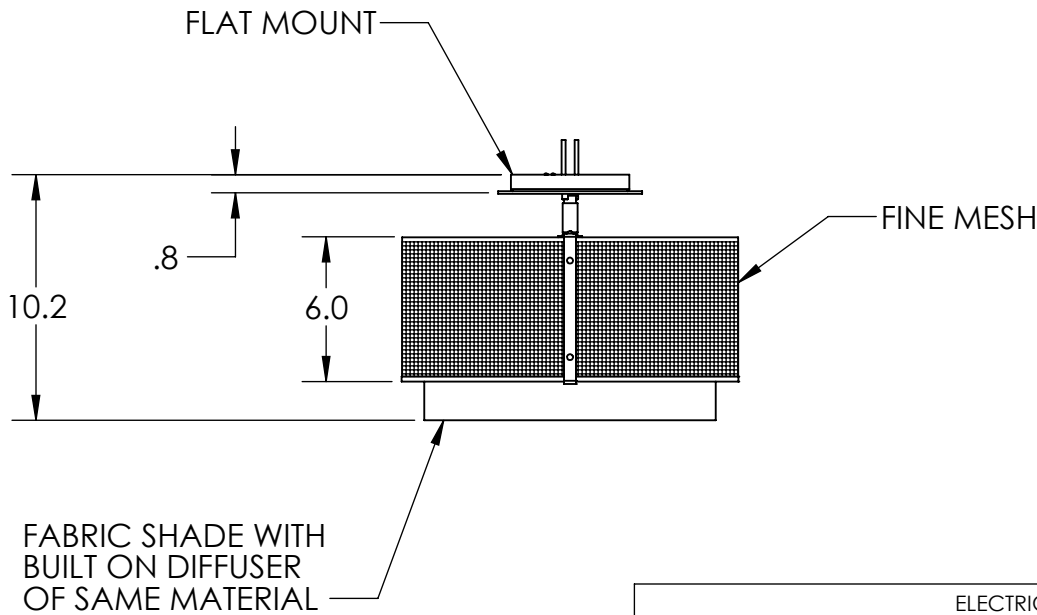

Collection: UPTOWN MESH

Product #: CLB0019-14

ELECTRICAL OPTIONS				
Product #	Electrical Type	Bulb Type	Wattage	Socket Type
CLB0019-14-E2	Incandescent	A19	60	Medium E26
CLB0019-14-G2	Flourescent	CFL/LED RETRO	13	GU-24

Bulbs Not Included

Visit hammertonstudio.com for product options and specifications.

9/11/2017 (A)

Mounting Packet: Y	Electrical Type: SEE TABLE
Approximate lbs.: 5	Bulb Qty: 2 Bulb Type: SEE TABLE
Finish: SEE WEB SITE FOR OPTIONS	Wattage: SEE TABLE Voltage: 120
Top Diffuser: OPEN	Socket Type: SEE TABLE
Bottom Diffuser: FABRIC	UL Location: DRY

Mounting Detail

All fixtures created by Hammerton are handcrafted by artisans. Dimensions may vary up to 7/8".

© Copyright 2016. All rights in design, detail or invention of this drawing are reserved as the property of Hammerton. Any imitation or adaptation without written consent is strictly prohibited.