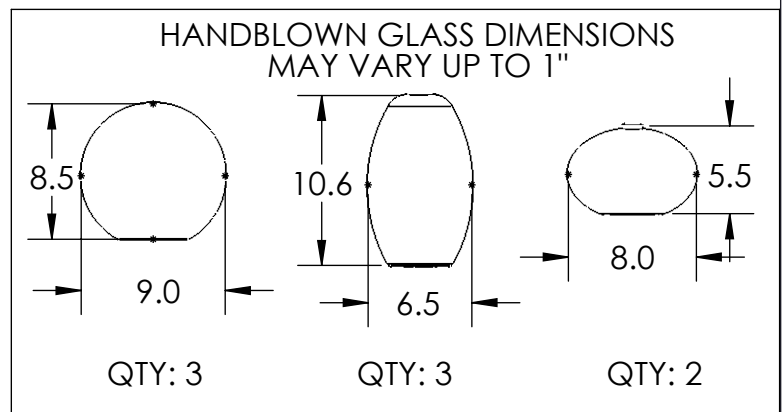

Collection: MISTO

Product #: CHB0048-08

ALL DIMENSIONS ARE IN INCHES UNLESS STATED OTHERWISE

*Bulbs Not Included* Visit [hammertonstudio.com](http://hammertonstudio.com) for product options and specifications.

2/20/2020 (B)

Mounting Packet: R	Electrical Type: INCANDESCENT
Approximate lbs.: 65	Bulb Qty: 8 Bulb Type: A19
Finish: SEE WEB SITE FOR OPTIONS	Wattage: 40 Voltage: 120
Top Diffuser: CLOSED GLASS	Socket Type: MEDIUM BASE, E26
Bottom Diffuser: OPEN	UL Location: DRY

### Canopy Mounting Detail

MOUNTS TO BUILDING STRUCTURE

All fixtures created by Hammerton are handcrafted by artisans. Dimensions may vary up to 7/8".

© Copyright 2020. All rights in design, detail or invention of this drawing are reserved as the property of Hammerton. Any imitation or adaptation without written consent is strictly prohibited.