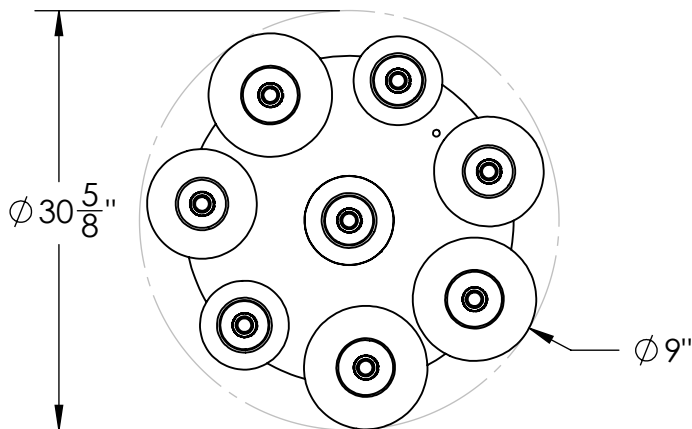

Collection: MISTO

Product #: CHB0048-08

ALL DIMENSIONS ARE IN INCHES UNLESS STATED OTHERWISE

*Bulbs Not Included* Visit [hammertonstudio.com](http://hammertonstudio.com) for product options and specifications.

2/20/2020 (B)

Mounting Packet: R	Electrical Type: INCANDESCENT
Approximate lbs.: 65	Bulb Qty: 8 Bulb Type: A19
Finish: SEE WEB SITE FOR OPTIONS	Wattage: 40 Voltage: 120
Top Diffuser: CLOSED GLASS	Socket Type: MEDIUM BASE, E26
Bottom Diffuser: OPEN	UL Location: DRY

### Canopy Mounting Detail

MOUNTS TO BUILDING STRUCTURE

All fixtures created by Hammerton are handcrafted by artisans. Dimensions may vary up to 7/8".

© Copyright 2020. All rights in design, detail or invention of this drawing are reserved as the property of Hammerton. Any imitation or adaptation without written consent is strictly prohibited.