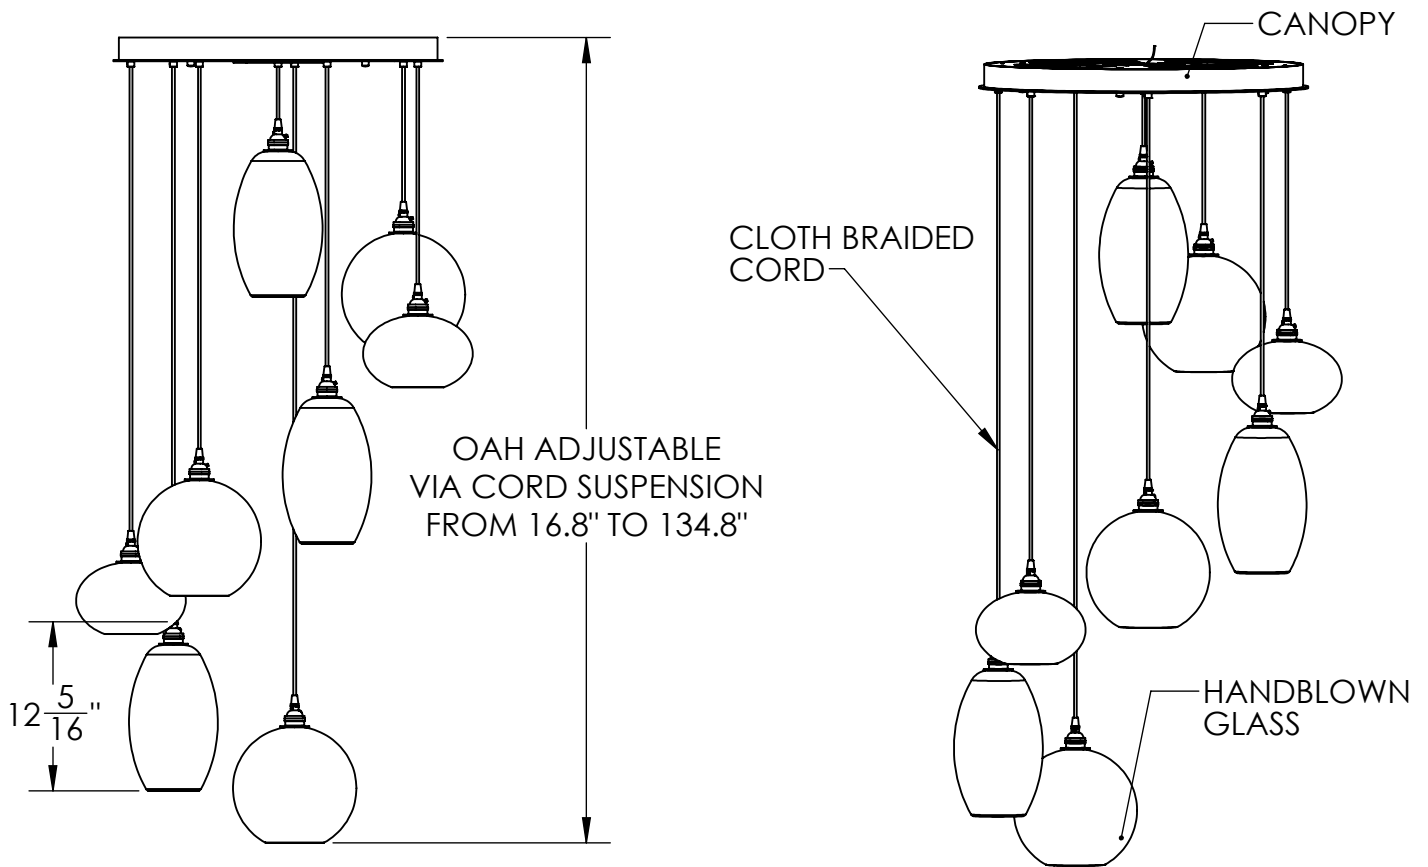

Collection: MISTO

Product #: CHB0048-08

ALL DIMENSIONS ARE IN INCHES UNLESS STATED OTHERWISE

*Bulbs Not Included* Visit [hammertonstudio.com](http://hammertonstudio.com) for product options and specifications.

2/20/2020 (B)

Mounting Packet: R	Electrical Type: INCANDESCENT
Approximate lbs.: 65	Bulb Qty: 8 Bulb Type: A19
Finish: SEE WEB SITE FOR OPTIONS	Wattage: 40 Voltage: 120
Top Diffuser: CLOSED GLASS	Socket Type: MEDIUM BASE, E26
Bottom Diffuser: OPEN	UL Location: DRY

### Canopy Mounting Detail

MOUNTS TO BUILDING STRUCTURE

All fixtures created by Hammerton are handcrafted by artisans. Dimensions may vary up to 7/8".

© Copyright 2020. All rights in design, detail or invention of this drawing are reserved as the property of Hammerton. Any imitation or adaptation without written consent is strictly prohibited.