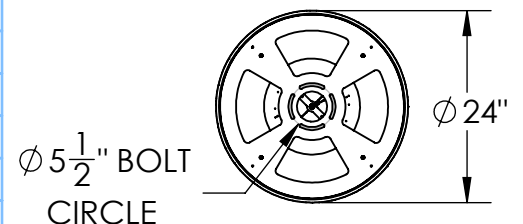

Collection: MISTO

Product #: CHB0048-08

ALL DIMENSIONS ARE IN INCHES UNLESS STATED OTHERWISE

*Bulbs Not Included* Visit [hammertonstudio.com](http://hammertonstudio.com) for product options and specifications.

2/20/2020 (B)

Mounting Packet: R	Electrical Type: INCANDESCENT
Approximate lbs.: 65	Bulb Qty: 8 Bulb Type: A19
Finish: SEE WEB SITE FOR OPTIONS	Wattage: 40 Voltage: 120
Top Diffuser: CLOSED GLASS	Socket Type: MEDIUM BASE, E26
Bottom Diffuser: OPEN	UL Location: DRY

### Canopy Mounting Detail

MOUNTS TO BUILDING STRUCTURE

All fixtures created by Hammerton are handcrafted by artisans. Dimensions may vary up to 7/8".

© Copyright 2020. All rights in design, detail or invention of this drawing are reserved as the property of Hammerton. Any imitation or adaptation without written consent is strictly prohibited.