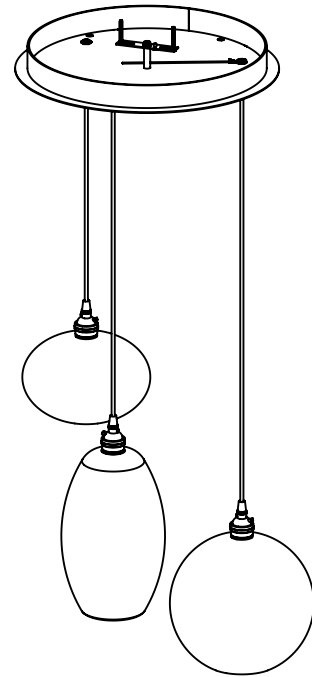

Collection: MISTO

Product #: CHB0048-03

HAND BLOWN GLASS DIMENSIONS
MAY VARY UP TO 1"

Bulbs Not Included

Visit hammertonstudio.com for product options and specifications.

2/7/2018 (A)

Mounting Packet: W	Electrical Type: INCANDESCENT
Approximate lbs.: 20	Bulb Qty: 3 Bulb Type: A19
Finish: SEE WEB SITE FOR OPTIONS	Wattage: 40 Voltage: 120
Top Diffuser: CLOSED	Socket Type: MEDIUM BASE, E26
Bottom Diffuser: OPEN	UL Location: DRY

Mounting Detail

MOUNTS DIRECTLY TO J-BOX

All fixtures created by Hammerton are handcrafted by artisans. Dimensions may vary up to 7/8".

© Copyright 2017. All rights in design, detail or invention of this drawing are reserved as the property of Hammerton. Any imitation or adaptation without written consent is strictly prohibited.