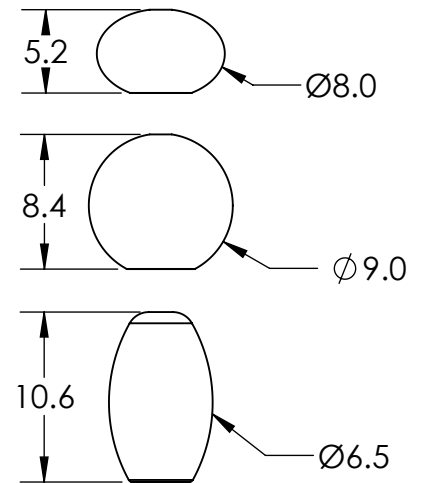

Collection: MISTO

Product #: CHB0048-03

HAND BLOWN GLASS DIMENSIONS
MAY VARY UP TO 1"

Bulbs Not Included

Visit hammertonstudio.com for product options and specifications.

2/7/2018 (A)

Mounting Packet: W	Electrical Type: INCANDESCENT
Approximate lbs.: 20	Bulb Qty: 3 Bulb Type: A19
Finish: SEE WEB SITE FOR OPTIONS	Wattage: 40 Voltage: 120
Top Diffuser: CLOSED	Socket Type: MEDIUM BASE, E26
Bottom Diffuser: OPEN	UL Location: DRY

Mounting Detail

MOUNTS DIRECTLY TO J-BOX

All fixtures created by Hammerton are handcrafted by artisans. Dimensions may vary up to 7/8".

© Copyright 2017. All rights in design, detail or invention of this drawing are reserved as the property of Hammerton. Any imitation or adaptation without written consent is strictly prohibited.