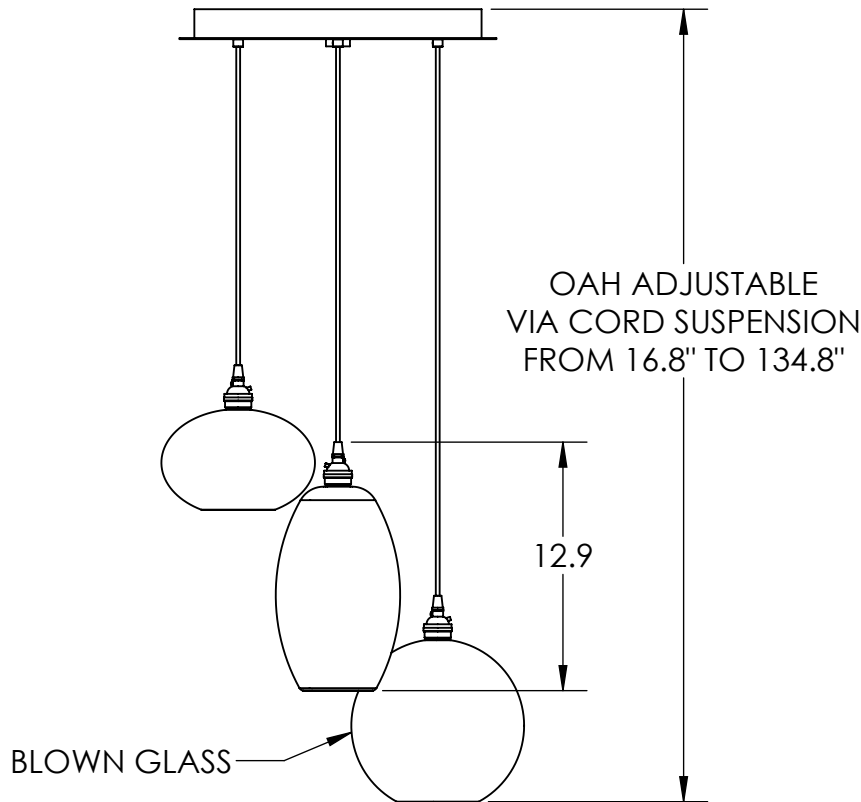

Collection: MISTO

Product #: CHB0048-03

HAND BLOWN GLASS DIMENSIONS
MAY VARY UP TO 1"

Bulbs Not Included

Visit hammertonstudio.com for product options and specifications.

2/7/2018 (A)

Mounting Packet: W	Electrical Type: INCANDESCENT
Approximate lbs.: 20	Bulb Qty: 3 Bulb Type: A19
Finish: SEE WEB SITE FOR OPTIONS	Wattage: 40 Voltage: 120
Top Diffuser: CLOSED	Socket Type: MEDIUM BASE, E26
Bottom Diffuser: OPEN	UL Location: DRY

Mounting Detail

MOUNTS DIRECTLY TO J-BOX

All fixtures created by Hammerton are handcrafted by artisans. Dimensions may vary up to 7/8".

© Copyright 2017. All rights in design, detail or invention of this drawing are reserved as the property of Hammerton. Any imitation or adaptation without written consent is strictly prohibited.