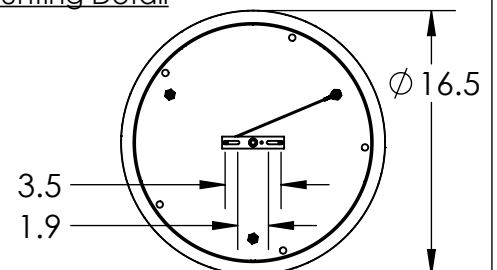

Collection: MISTO

Product #: CHB0048-03

HAND BLOWN GLASS DIMENSIONS
MAY VARY UP TO 1"

Bulbs Not Included

Visit hammertonstudio.com for product options and specifications.

2/7/2018 (A)

Mounting Packet: W	Electrical Type: INCANDESCENT
Approximate lbs.: 20	Bulb Qty: 3 Bulb Type: A19
Finish: SEE WEB SITE FOR OPTIONS	Wattage: 40 Voltage: 120
Top Diffuser: CLOSED	Socket Type: MEDIUM BASE, E26
Bottom Diffuser: OPEN	UL Location: DRY

Mounting Detail

MOUNTS DIRECTLY TO J-BOX

All fixtures created by Hammerton are handcrafted by artisans. Dimensions may vary up to 7/8".

© Copyright 2017. All rights in design, detail or invention of this drawing are reserved as the property of Hammerton. Any imitation or adaptation without written consent is strictly prohibited.