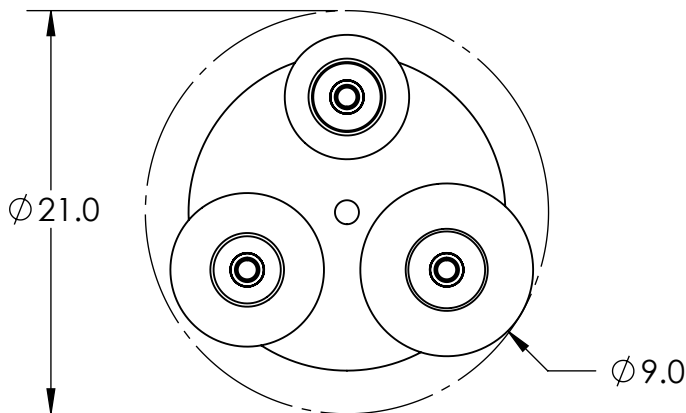

Collection: MISTO

Product #: CHB0048-03

HAND BLOWN GLASS DIMENSIONS
MAY VARY UP TO 1"

Bulbs Not Included

Visit hammertonstudio.com for product options and specifications.

2/7/2018 (A)

Mounting Packet: W	Electrical Type: INCANDESCENT
Approximate lbs.: 20	Bulb Qty: 3 Bulb Type: A19
Finish: SEE WEB SITE FOR OPTIONS	Wattage: 40 Voltage: 120
Top Diffuser: CLOSED	Socket Type: MEDIUM BASE, E26
Bottom Diffuser: OPEN	UL Location: DRY

Mounting Detail

MOUNTS DIRECTLY TO J-BOX

All fixtures created by Hammerton are handcrafted by artisans. Dimensions may vary up to 7/8".

© Copyright 2017. All rights in design, detail or invention of this drawing are reserved as the property of Hammerton. Any imitation or adaptation without written consent is strictly prohibited.