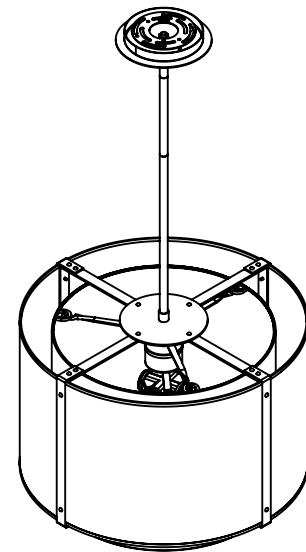

Collection: UPTOWN MESH

Product #: CHB0019-18

ELECTRICAL OPTIONS				
Product #	Electrical Type	Bulb Type	Wattage	Socket Type
CHB0019-18-XX-SH-XXX-E2	Incandescent	A19	60	Medium E26
CHB0019-18-XX-SH-XXX-G2	Flourescent	CFL/LED RETRO	13	GU-24

Bulbs Not Included

Visit hammertonstudio.com for product options and specifications.

3/30/2016 (A)

Mounting Packet: Y	Electrical Type: SEE TABLE
Approximate lbs.: 11	Bulb Qty: 4 Bulb Type: SEE TABLE
Finish: SEE WEB SITE FOR OPTIONS	Wattage: SEE TABLE Voltage: 120
Top Diffuser: OPEN	Socket Type: SEE TABLE
Bottom Diffuser: OPEN	UL Location: DRY

Mounting Detail

MOUNTS DIRECTLY TO J-BOX

All fixtures created by Hammerton are handcrafted by artisans. Dimensions may vary up to 7/8".

© Copyright 2016. All rights in design, detail or invention of this drawing are reserved as the property of Hammerton. Any imitation or adaptation without written consent is strictly prohibited.