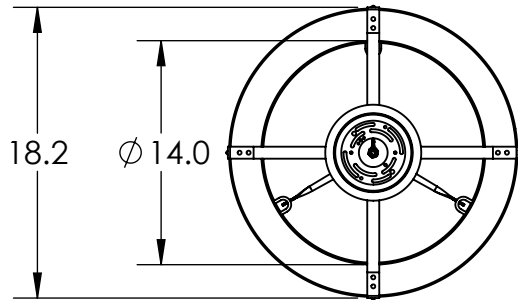

Collection: UPTOWN MESH

Product #: CHB0019-18

ELECTRICAL OPTIONS				
Product #	Electrical Type	Bulb Type	Wattage	Socket Type
CHB0019-18-XX-SH-XXX-E2	Incandescent	A19	60	Medium E26
CHB0019-18-XX-SH-XXX-G2	Flourescent	CFL/LED RETRO	13	GU-24

Bulbs Not Included

Visit hammertonstudio.com for product options and specifications.

3/30/2016 (A)

Mounting Packet: Y	Electrical Type: SEE TABLE
Approximate lbs.: 11	Bulb Qty: 4 Bulb Type: SEE TABLE
Finish: SEE WEB SITE FOR OPTIONS	Wattage: SEE TABLE Voltage: 120
Top Diffuser: OPEN	Socket Type: SEE TABLE
Bottom Diffuser: OPEN	UL Location: DRY

Mounting Detail

MOUNTS DIRECTLY TO J-BOX

All fixtures created by Hammerton are handcrafted by artisans. Dimensions may vary up to 7/8".

© Copyright 2016. All rights in design, detail or invention of this drawing are reserved as the property of Hammerton. Any imitation or adaptation without written consent is strictly prohibited.