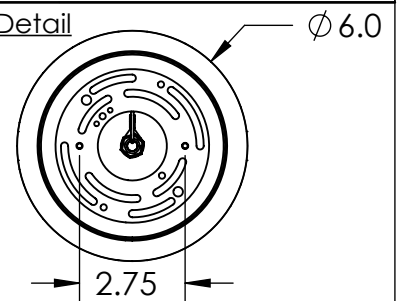

Collection: UPTOWN MESH

Product #: CHB0019-18

ELECTRICAL OPTIONS				
Product #	Electrical Type	Bulb Type	Wattage	Socket Type
CHB0019-18-XX-SH-XXX-E2	Incandescent	A19	60	Medium E26
CHB0019-18-XX-SH-XXX-G2	Flourescent	CFL/LED RETRO	13	GU-24

Bulbs Not Included

Visit hammertonstudio.com for product options and specifications.

3/30/2016 (A)

Mounting Packet: Y	Electrical Type: SEE TABLE
Approximate lbs.: 11	Bulb Qty: 4 Bulb Type: SEE TABLE
Finish: SEE WEB SITE FOR OPTIONS	Wattage: SEE TABLE Voltage: 120
Top Diffuser: OPEN	Socket Type: SEE TABLE
Bottom Diffuser: OPEN	UL Location: DRY

Mounting Detail

MOUNTS DIRECTLY TO J-BOX

All fixtures created by Hammerton are handcrafted by artisans. Dimensions may vary up to 7/8".

© Copyright 2016. All rights in design, detail or invention of this drawing are reserved as the property of Hammerton. Any imitation or adaptation without written consent is strictly prohibited.