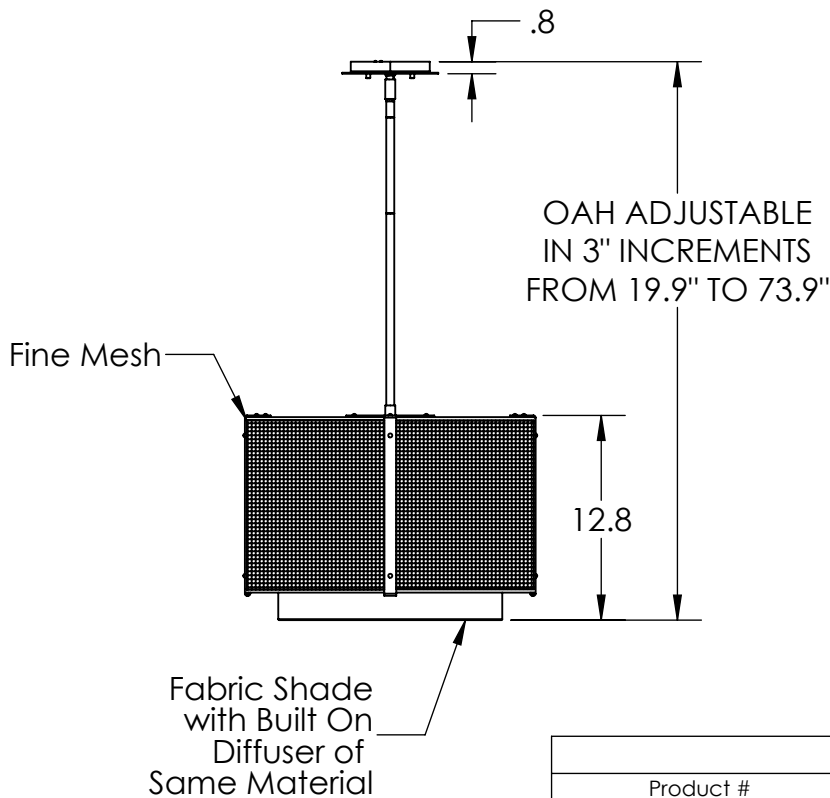

Collection: UPTOWN MESH

Product #: CHB0019-18

ELECTRICAL OPTIONS				
Product #	Electrical Type	Bulb Type	Wattage	Socket Type
CHB0019-18-XX-SH-XXX-E2	Incandescent	A19	60	Medium E26
CHB0019-18-XX-SH-XXX-G2	Flourescent	CFL/LED RETRO	13	GU-24

Bulbs Not Included

Visit hammertonstudio.com for product options and specifications.

3/30/2016 (A)

Mounting Packet: Y	Electrical Type: SEE TABLE
Approximate lbs.: 11	Bulb Qty: 4 Bulb Type: SEE TABLE
Finish: SEE WEB SITE FOR OPTIONS	Wattage: SEE TABLE Voltage: 120
Top Diffuser: OPEN	Socket Type: SEE TABLE
Bottom Diffuser: OPEN	UL Location: DRY

Mounting Detail

MOUNTS DIRECTLY TO J-BOX

All fixtures created by Hammerton are handcrafted by artisans. Dimensions may vary up to 7/8".

© Copyright 2016. All rights in design, detail or invention of this drawing are reserved as the property of Hammerton. Any imitation or adaptation without written consent is strictly prohibited.