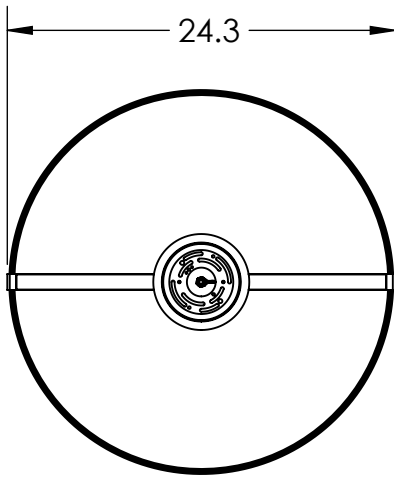

Collection: TEMPEST

Product #: CHB0013-24

FROSTED GLASS CYLINDER

NO LENS, EXPOSED LAMPING

ELECTRICAL OPTIONS				
Product #	Electrical Type	Bulb Type	Wattage	Socket Type
CHB0013-24-XX-X-XXX-E2	Incandescent	A19	100	Medium E26
CHB0013-24-XX-X-XXX-G2	Flourescent	CFL/LED RETRO	13	GU-24
CHB0013-24-XX-X-XXX-L1	LED	2700K, 93+ CRI, 1,365 Lumens, Forward/Reverse phase dimmable	21	Integrated

Bulbs Not Included

Visit [hammertonstudio.com](http://hammertonstudio.com) for product options and specifications.

2/24/2017 (B)

Mounting Packet: Y	Electrical Type: SEE TABLE
Approximate lbs.: 27	Bulb Qty: 1 Bulb Type: SEE TABLE
Finish: SEE WEB SITE FOR OPTIONS	Wattage: SEE TABLE Voltage: 120
Top Diffuser: OPEN	Socket Type: SEE TABLE
Bottom Diffuser: OPEN	UL Location: DRY

Mounting Detail

MOUNTS DIRECTLY TO J-BOX

All fixtures created by Hammerton are handcrafted by artisans. Dimensions may vary up to 7/8".

© Copyright 2016. All rights in design, detail or invention of this drawing are reserved as the property of Hammerton. Any imitation or adaptation without written consent is strictly prohibited.