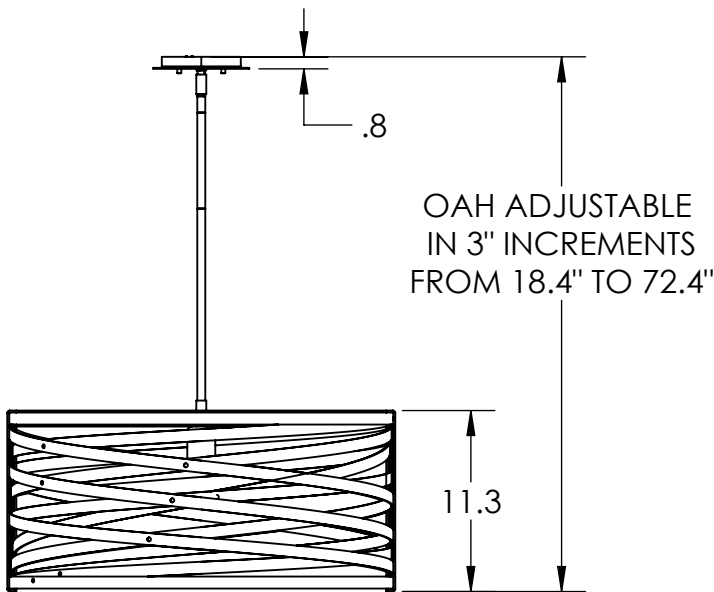

Collection: TEMPEST

Product #: CHB0013-24

FROSTED GLASS CYLINDER

NO LENS, EXPOSED LAMPING

ELECTRICAL OPTIONS				
Product #	Electrical Type	Bulb Type	Wattage	Socket Type
CHB0013-24-XX-X-XXX-E2	Incandescent	A19	100	Medium E26
CHB0013-24-XX-X-XXX-G2	Flourescent	CFL/LED RETRO	13	GU-24
CHB0013-24-XX-X-XXX-L1	LED	2700K, 93+ CRI, 1,365 Lumens, Forward/Reverse phase dimmable	21	Integrated

Bulbs Not Included

Visit [hammertonstudio.com](http://hammertonstudio.com) for product options and specifications.

2/24/2017 (B)

Mounting Packet: Y	Electrical Type: SEE TABLE
Approximate lbs.: 27	Bulb Qty: 1 Bulb Type: SEE TABLE
Finish: SEE WEB SITE FOR OPTIONS	Wattage: SEE TABLE Voltage: 120
Top Diffuser: OPEN	Socket Type: SEE TABLE
Bottom Diffuser: OPEN	UL Location: DRY

Mounting Detail

MOUNTS DIRECTLY TO J-BOX

All fixtures created by Hammerton are handcrafted by artisans. Dimensions may vary up to 7/8".

© Copyright 2016. All rights in design, detail or invention of this drawing are reserved as the property of Hammerton. Any imitation or adaptation without written consent is strictly prohibited.