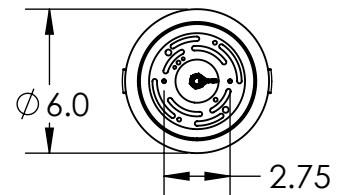

Collection: TEMPEST

Product #: CHB0013-24

FROSTED GLASS CYLINDER

NO LENS, EXPOSED LAMPING

ELECTRICAL OPTIONS				
Product #	Electrical Type	Bulb Type	Wattage	Socket Type
CHB0013-24-XX-X-XXX-E2	Incandescent	A19	100	Medium E26
CHB0013-24-XX-X-XXX-G2	Flourescent	CFL/LED RETRO	13	GU-24
CHB0013-24-XX-X-XXX-L1	LED	2700K, 93+ CRI, 1,365 Lumens, Forward/Reverse phase dimmable	21	Integrated

Bulbs Not Included

Visit [hammertonstudio.com](http://hammertonstudio.com) for product options and specifications.

2/24/2017 (B)

Mounting Packet: Y	Electrical Type: SEE TABLE
Approximate lbs.: 27	Bulb Qty: 1 Bulb Type: SEE TABLE
Finish: SEE WEB SITE FOR OPTIONS	Wattage: SEE TABLE Voltage: 120
Top Diffuser: OPEN	Socket Type: SEE TABLE
Bottom Diffuser: OPEN	UL Location: DRY

Mounting Detail

MOUNTS DIRECTLY TO J-BOX

All fixtures created by Hammerton are handcrafted by artisans. Dimensions may vary up to 7/8".

© Copyright 2016. All rights in design, detail or invention of this drawing are reserved as the property of Hammerton. Any imitation or adaptation without written consent is strictly prohibited.