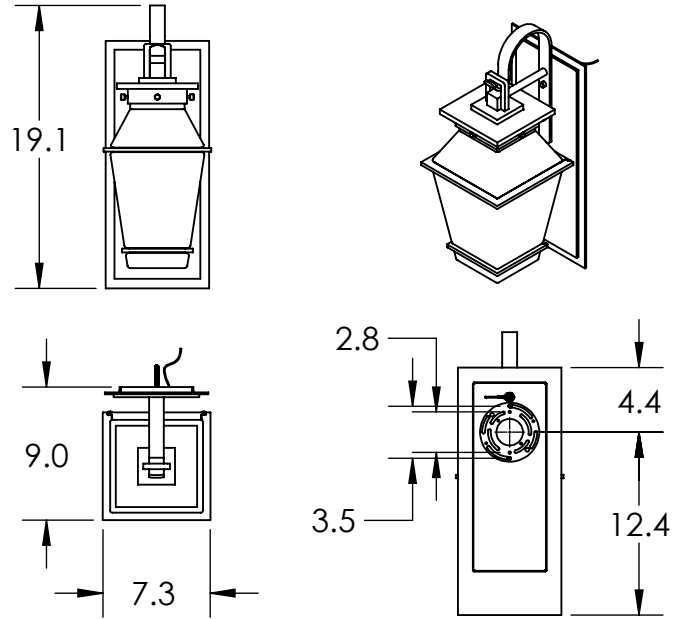

All dimensions are shown in inches unless otherwise stated.

Mounting Method: J-Box Wall Mount

PRODUCT DESCRIPTION

A versatile vintage look that suits a wide range of transitional architectures, the Landmark Sconce with Shepherd's Hook features a large artisan blown glass shade with a clear chilled texture. It is offered with both incandescent and AC LED lampping, but note that **only the AC LED option is IDA Dark Sky compliant.**

SCAN FOR MORE INFORMATION

Notes:

GENERAL NOTES:

Visit studio.hammerton.com to read about our Lifetime Limited Warranty.

All Hammerton fixtures are handcrafted by artisans. Subtle imperfections reflect the mark of the artisan and should be expected in any handcrafted product. Dimensions may vary up to 7/8".

Rev (B) 6/7/2021

PRODUCT SPECIFICATION

Bulbs Not Included

Construction: Aluminum Body With Blown Glass

Finish Options: **AG** **SB** **TB**

Glass Types: **HC**

Suspension Method: Wall Mount

Weight(lbs.): 9