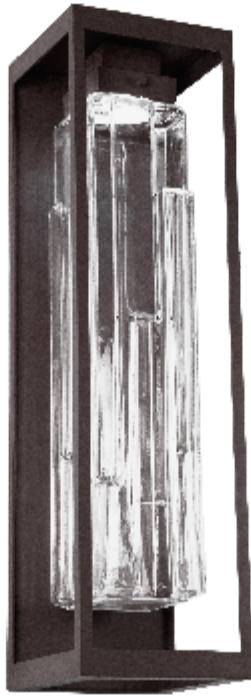

All dimensions are shown in inches unless otherwise stated.

Mounting Method: J-Box Wall Mount

PRODUCT DESCRIPTION

This versatile 26" H box design juxtaposes contemporary lines with the rugged look of hand-hewn stone captured in a blown glass lens. AC LED lamping minimizes energy consumption and fixture maintenance. IDA Dark Sky compliant.

Maison fixtures are offered with both Hammered textured glass and Ledgestone textured glass. Choose from three AAMA-2604 rated finishes that provide long-lasting UV and corrosion resistance in coastal and other harsh climates.

All Maison lighting includes a lifetime warranty to the original purchaser.

SCAN FOR MORE INFORMATION

PRODUCT SPECIFICATION

Construction: Aluminum Body With Blown Glass

Finish Options: **AG** **SB** **TB**

Glass Types: **HC** **LC**

Suspension Method: Wall Mount

Weight(lbs.): 11

UL Rating: Wet

Top Diffuser: Closed

Bottom Diffuser: Open

Light Source: LED

Electrical Qty: 1