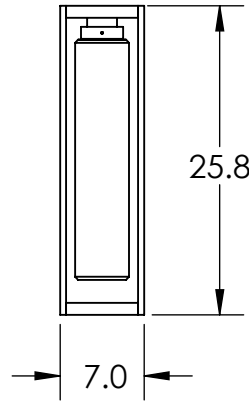

All dimensions are shown in inches unless otherwise stated.

Mounting Method: J-Box Wall Mount

PRODUCT DESCRIPTION

This versatile 26" H box design juxtaposes contemporary lines with the rugged look of hand-hewn stone captured in a blown glass lens. AC LED lamping minimizes energy consumption and fixture maintenance. IDA Dark Sky compliant.

Glass Types: **HC** **LC**

Suspension Method: Wall Mount

Weight(lbs.): 11

UL Rating: Wet

Top Diffuser: Closed

Bottom Diffuser: Open

Light Source: LED

Electrical Qty: 1

Notes:

GENERAL NOTES:

Visit studio.hammerton.com to read about our Lifetime Limited Warranty.

All Hammerton fixtures are handcrafted by artisans. Subtle imperfections reflect the mark of the artisan and should be expected in any handcrafted product. Dimensions may vary up to 7/8".