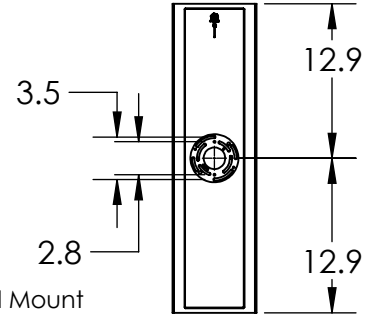

All dimensions are shown in inches unless otherwise stated.

Mounting Method: J-Box Wall Mount

PRODUCT DESCRIPTION

This versatile 26" H box design juxtaposes contemporary lines with the rugged look of hand-hewn stone captured in a blown glass lens. AC LED lamping minimizes energy consumption and fixture maintenance. IDA Dark Sky compliant.

Glass Types: **HC** **LC**

Suspension Method: Wall Mount

Weight(lbs.): 11

UL Rating: Wet

Top Diffuser: Closed

Bottom Diffuser: Open

Light Source: LED

Electrical Qty: 1