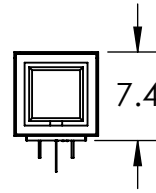

All dimensions are shown in inches unless otherwise stated.

Mounting Method: J-Box Wall Mount

PRODUCT DESCRIPTION

This versatile 26" H box design juxtaposes contemporary lines with the rugged look of hand-hewn stone captured in a blown glass lens. AC LED lamping minimizes energy consumption and fixture maintenance. IDA Dark Sky compliant.