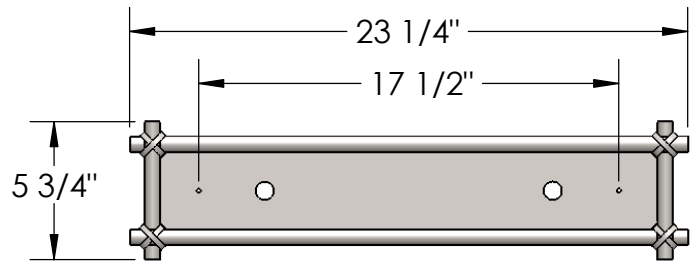

Approved By:

Product #: VL4014

Date: 12/1/2016

MOUNTING PLATE

MOTIF OPTIONS:

FI-1  
LEFT FACING

FI-2  
LEFT FACING

Mounting Style: F	Electrical Type: INCANDESCENT
Approximate lbs.: 25	Bulb Qty: 2    Wattage: 60
Finish: SEE WEBSITE FOR OPTIONS	Voltage: 120
Top Diffuser: CLOSED STEEL	Socket Type: MEDIUM
Bottom Diffuser: OPEN	UL Location: DAMP

Mounting Detail

**CAUTION**  
HARDWARE PACKET "F"  
MOUNTS  
USING TOGGLE BOLTS

All fixtures created by Hammerton are handcrafted by artisans—dimensions may vary.

© Copyright 2015. All rights in design, detail or invention of this drawing are reserved as the property of Hammerton. Any imitation or adaptation without written consent is strictly prohibited.