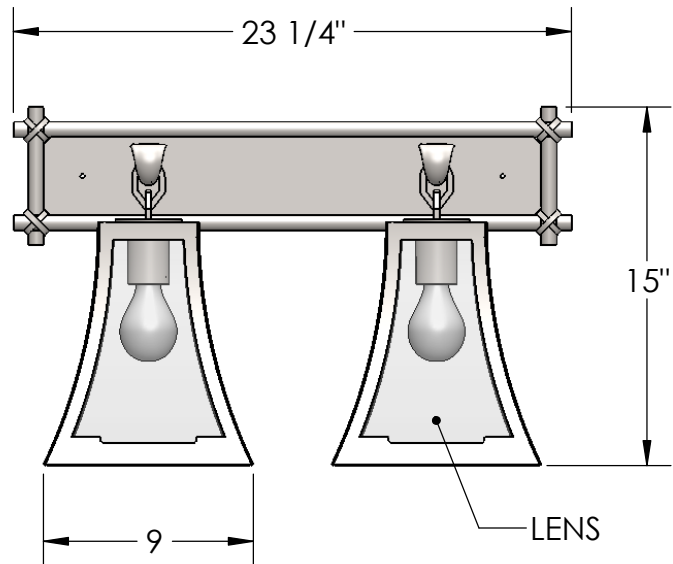

Approved By:

Product #: VL4014

Date: 12/1/2016

MOUNTING PLATE

MOTIF OPTIONS:

FI-1  
LEFT FACING

FI-2  
LEFT FACING

Mounting Style: F	Electrical Type: INCANDESCENT
Approximate lbs.: 25	Bulb Qty: 2    Wattage: 60
Finish: SEE WEBSITE FOR OPTIONS	Voltage: 120
Top Diffuser: CLOSED STEEL	Socket Type: MEDIUM
Bottom Diffuser: OPEN	UL Location: DAMP

Mounting Detail

**CAUTION**  
HARDWARE PACKET "F"  
MOUNTS  
USING TOGGLE BOLTS

All fixtures created by Hammerton are handcrafted by artisans—dimensions may vary.

© Copyright 2015. All rights in design, detail or invention of this drawing are reserved as the property of Hammerton. Any imitation or adaptation without written consent is strictly prohibited.