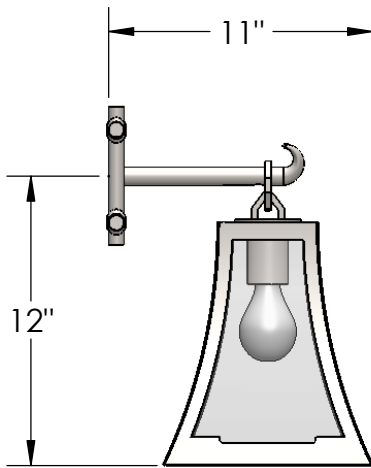

Approved By:

Product #: VL4014

Date: 12/1/2016

MOUNTING PLATE

MOTIF OPTIONS:

FI-1  
LEFT FACING

FI-2  
LEFT FACING

Mounting Style: F	Electrical Type: INCANDESCENT
Approximate lbs.: 25	Bulb Qty: 2    Wattage: 60
Finish: SEE WEBSITE FOR OPTIONS	Voltage: 120
Top Diffuser: CLOSED STEEL	Socket Type: MEDIUM
Bottom Diffuser: OPEN	UL Location: DAMP

Mounting Detail

**CAUTION**  
HARDWARE PACKET "F"  
MOUNTS  
USING TOGGLE BOLTS

All fixtures created by Hammerton are handcrafted by artisans—dimensions may vary.

© Copyright 2015. All rights in design, detail or invention of this drawing are reserved as the property of Hammerton. Any imitation or adaptation without written consent is strictly prohibited.