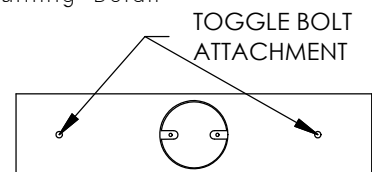

Approved By:

Product #: VL4014

Date: 12/1/2016

MOUNTING PLATE

MOTIF OPTIONS:

FI-1  
LEFT FACING

FI-2  
LEFT FACING

Mounting Style: F	Electrical Type: INCANDESCENT
Approximate lbs.: 25	Bulb Qty: 2    Wattage: 60
Finish: SEE WEBSITE FOR OPTIONS	Voltage: 120
Top Diffuser: CLOSED STEEL	Socket Type: MEDIUM
Bottom Diffuser: OPEN	UL Location: DAMP

Mounting Detail

**CAUTION**  
HARDWARE PACKET "F"  
MOUNTS  
USING TOGGLE BOLTS

All fixtures created by Hammerton are handcrafted by artisans—dimensions may vary.

© Copyright 2015. All rights in design, detail or invention of this drawing are reserved as the property of Hammerton. Any imitation or adaptation without written consent is strictly prohibited.