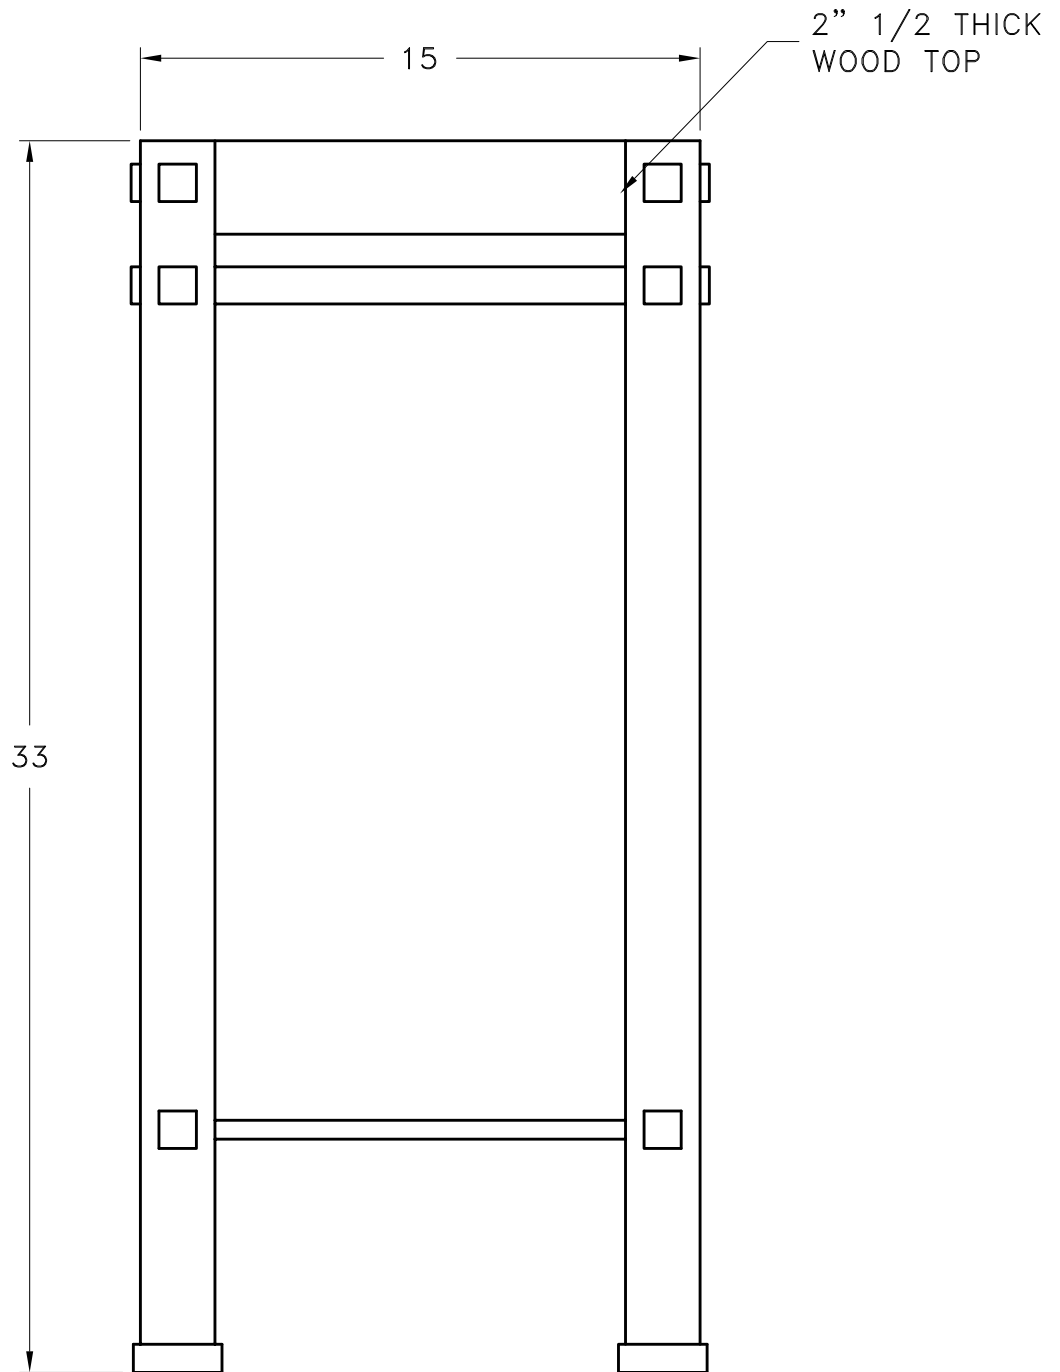

Location:

Product #: TB2043

Visit [hammerton.com](http://hammerton.com) for product options and specifications.

Mounting Style: N/A	Electrical Type: N/A	N/A
Approximate lbs.: 50	Bulb Qty: N/A Wattage: N/A	
Finish: SEE WEB SITE FOR OPTIONS	Voltage: N/A	
Top Diffuser: N/A	Socket Type: N/A	
Bottom Diffuser: N/A	UL Location: N/A	
All fixtures created by Hammerton are handcrafted by artisans. Dimensions may vary up to 7/8".		
©Copyright 2013. All rights in design, detail or invention of this drawing are reserved as the property of Hammerton. Any imitation or adaptation without written consent is strictly prohibited.		
Hammerton Inc. · 217 Wright Brothers Dr. · Salt Lake City, UT 84116 · (801) 973-8095		