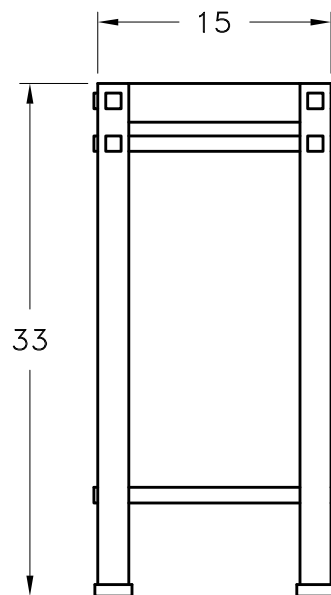

Location:

Product #: TB8042

Visit hammerton.com for product options and specifications.

Mounting Style: N/A	Electrical Type: N/A	N/A
Approximate lbs.: 85	Bulb Qty: N/A Wattage: N/A	
Finish: SEE WEB SITE FOR OPTIONS	Voltage: N/A	
Top Diffuser: N/A	Socket Type: N/A	
Bottom Diffuser: N/A	UL Location: N/A	
All fixtures created by Hammerton are handcrafted by artisans. Dimensions may vary up to 7/8".		
©Copyright 2013. All rights in design, detail or invention of this drawing are reserved as the property of Hammerton. Any imitation or adaptation without written consent is strictly prohibited.		
Hammerton Inc. · 217 Wright Brothers Dr. · Salt Lake City, UT 84116 · (801) 973-8095		