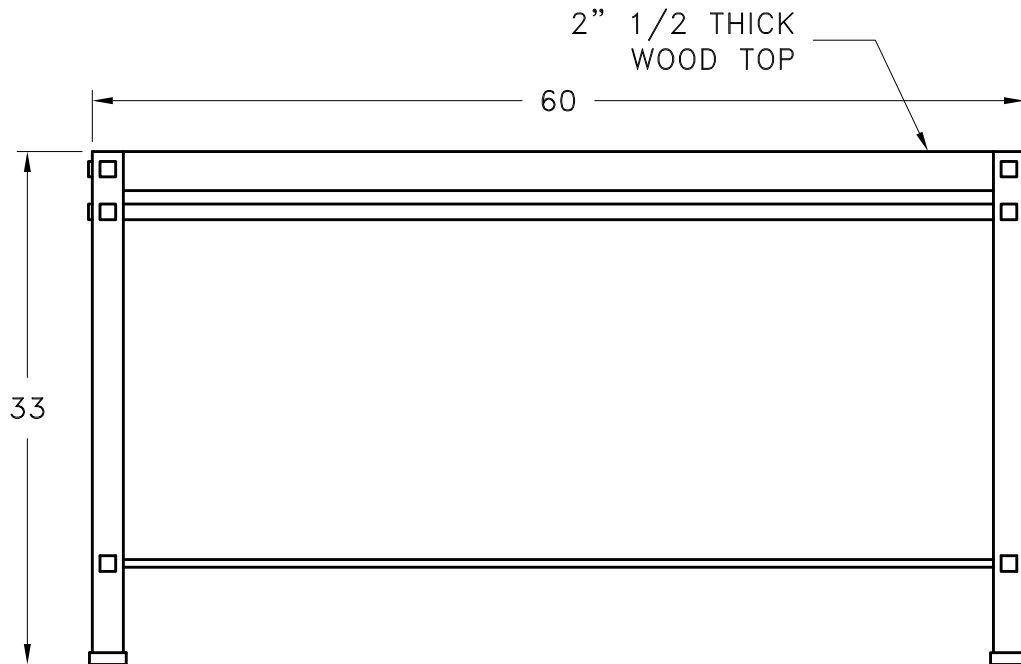

Location:

Product #: TB8042

Visit hammerton.com for product options and specifications.

Mounting Style: N/A	Electrical Type: N/A	N/A
Approximate lbs.: 85	Bulb Qty: N/A Wattage: N/A	
Finish: SEE WEB SITE FOR OPTIONS	Voltage: N/A	
Top Diffuser: N/A	Socket Type: N/A	
Bottom Diffuser: N/A	UL Location: N/A	
All fixtures created by Hammerton are handcrafted by artisans. Dimensions may vary up to 7/8".		
©Copyright 2013. All rights in design, detail or invention of this drawing are reserved as the property of Hammerton. Any imitation or adaptation without written consent is strictly prohibited.		
Hammerton Inc. · 217 Wright Brothers Dr. · Salt Lake City, UT 84116 · (801) 973-8095		