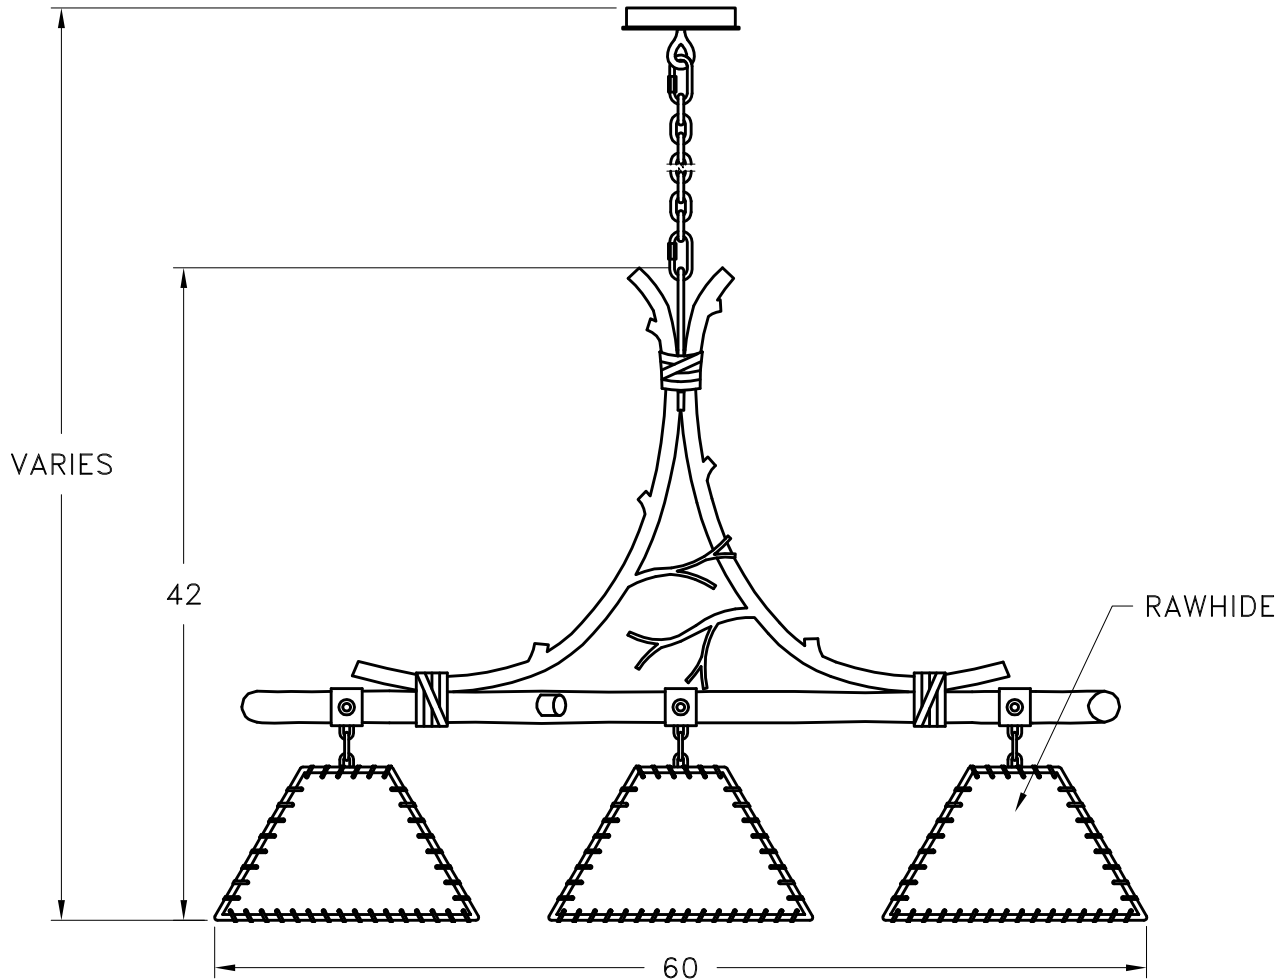

Location:

Product #: PL7035

CANOPY DETAIL

MOTIF OPTIONS

Visit hammerton.com for product options and specifications.

Mounting Style: A	Electrical Type: INCANDESCENT	<p> UL APPROVED J-BOX BUILDING STRUCTURE </p>
Approximate lbs.: 70	Bulb Qty: 3 Wattage: 100	
Finish: SEE WEB SITE FOR OPTIONS	Voltage: 120	
Top Diffuser: OPEN	Socket Type: MEDIUM	
Bottom Diffuser: OPEN	UL Location: DRY	
<p>All fixtures created by Hammerton are handcrafted by artisans. Dimensions may vary up to $\frac{7}{8}$".</p> <p>©Copyright 2012. All rights in design, detail or invention of this drawing are reserved as the property of Hammerton. Any imitation or adaptation without written consent is strictly prohibited.</p> <p>Hammerton Inc. · 217 Wright Brothers Dr. · Salt Lake City, UT 84116 · (801) 973-8095</p>		

CAUTION

HARDWARE PACKET "A" MOUNTS DIRECTLY TO BUILDING STRUCTURE.