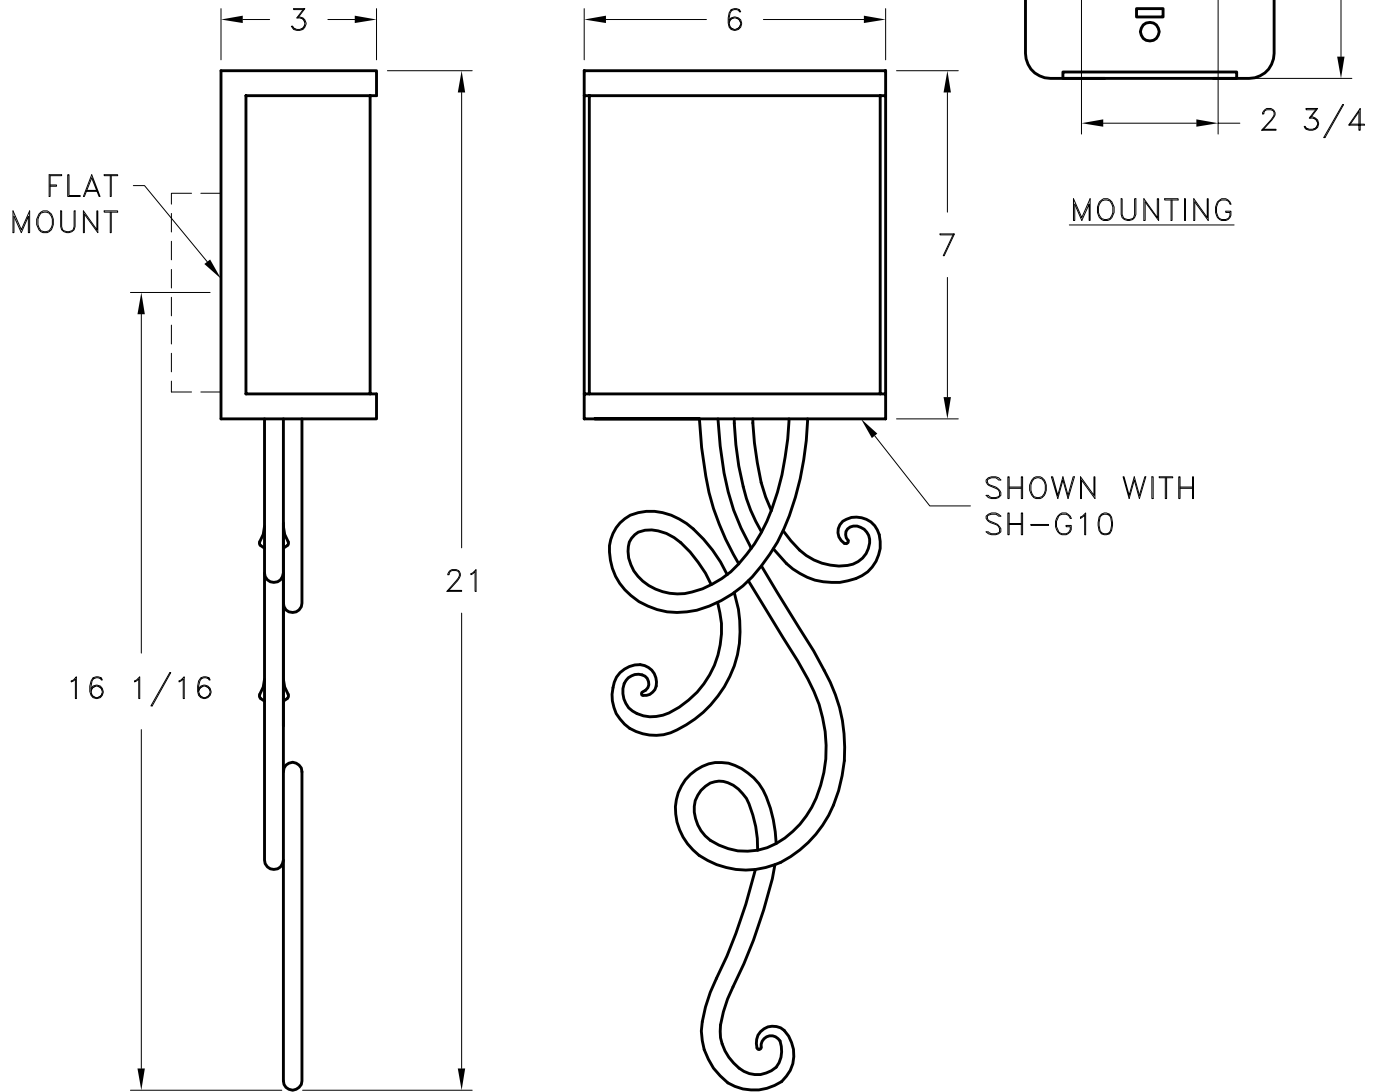

Location:

Product #: CS1018

Visit hammerton.com for product options and specifications.

Mounting Style: D	Electrical Type: INCANDESCENT	<p>Mounting Detail</p> <p>2 3/4 O.C.</p> <p>CAUTION HARDWARE PACKET "D" MOUNTS DIRECTLY TO J-BOX.</p>
Approximate lbs.: 8	Bulb Qty: 1 Wattage: 60	
Finish: SEE WEB SITE FOR OPTIONS	Voltage: 120	
Top Diffuser: OPEN	Socket Type: CANDELABRA	
Bottom Diffuser: OPEN	UL Location: DRY	
<p>All fixtures created by Hammerton are handcrafted by artisans. Dimensions may vary up to 7/8".</p> <p>©Copyright 2013. All rights in design, detail or invention of this drawing are reserved as the property of Hammerton. Any imitation or adaptation without written consent is strictly prohibited.</p> <p>Hammerton Inc. · 217 Wright Brothers Dr. · Salt Lake City, UT 84116 · (801) 973-8095</p>		