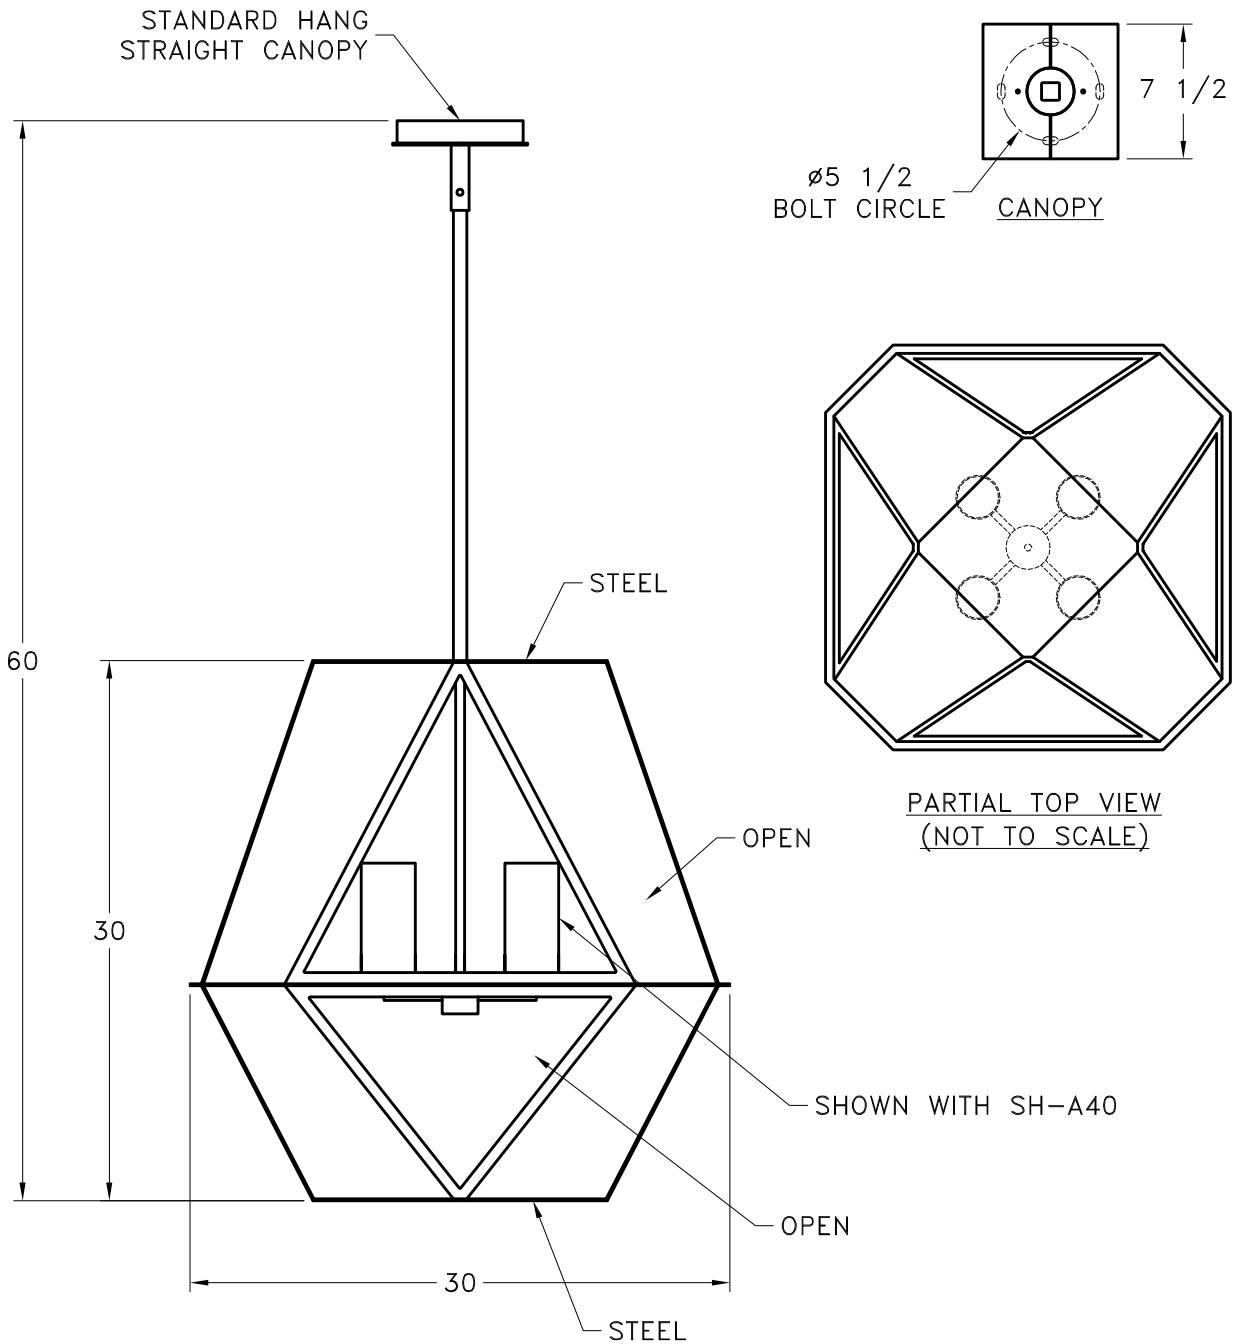

Location:

Product #: CHA2185

Visit hammerton.com for product options and specifications.

Mounting Style: A	Electrical Type: INCANDESCENT
Approximate lbs.: 75	Bulb Qty: 4 Wattage: 60
Finish: SEE WEB SITE FOR OPTIONS	Voltage: 120
Top Diffuser: STEEL	Socket Type: CANDELABRA
Bottom Diffuser: STEEL	UL Location: DRY

All fixtures created by Hammerton are handcrafted by artisans. Dimensions may vary up to 1/8".

©Copyright 2016. All rights in design, detail or invention of this drawing are reserved as the property of Hammerton. Any imitation or adaptation without written consent is strictly prohibited.