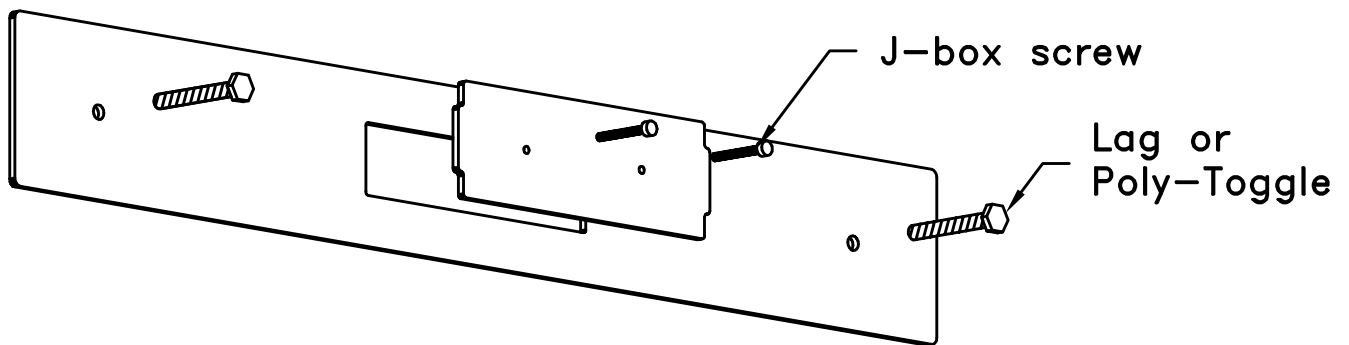

HAMMERTON

Hardware Packet "F"

For vanity light fixtures.

WARNING

It is the responsibility of the homeowner and general contractor to ensure that the provided canopy and hardware are installed correctly and that the supporting structure is capable of bearing the weight of the fixture.